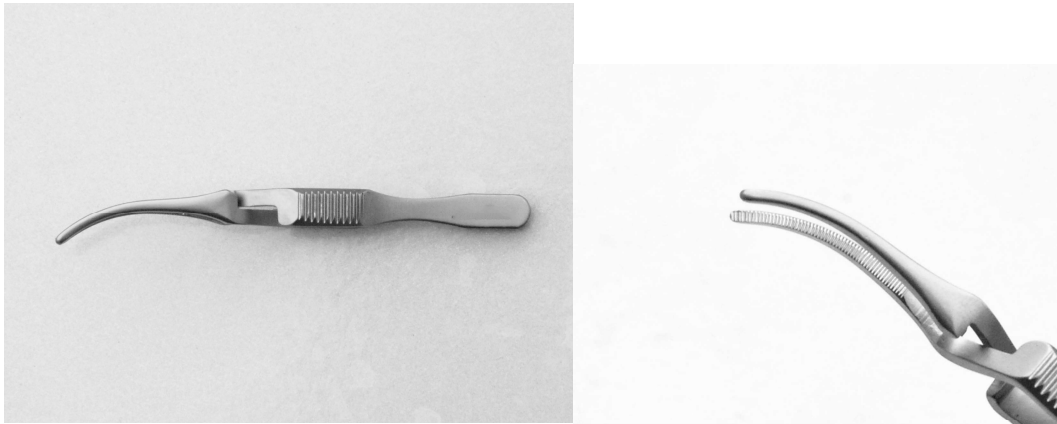

TW Surgical

Hand & Micro Instrument

Micro Fine Mini Serrefine

TWS 58 - 8010/50	Micro Fine Mini Serrefine, 50mm Length, 10mm Jaw Length 1.2mm Jaw Wide ,Straight, Delicate, Stainless Steel
TWS 58 - 8012/55	Micro Fine Mini Serrefine, 55mm Length, 12mm Jaw Length 1.2mm Jaw Wide ,Straight, Delicate, Stainless Steel
TWS 58 - 8016/60	Micro Fine Mini Serrefine, 60mm Length, 16mm Jaw Length 1.2mm Jaw Wide ,Straight, Delicate, Stainless Steel
TWS 58 - 8020/65	Micro Fine Mini Serrefine, 65mm Length, 20mm Jaw Length 1.2mm Jaw Wide ,Straight, Delicate, Stainless Steel

TWS 58 – 8108/43	Micro Fine Mini Serrefine, 43mm Length 8mm Jaw Light Curved, Extra Narrow and Delicate 1mm jaw wide
TWS 58 – 8112/45	Micro Fine Mini Serrefine, 45mm Length 12mm Jaw Light Curved, Extra Narrow and Delicate 1.2mm jaw wide
TWS 58 – 8116/50	Micro Fine Mini Serrefine, 50mm Length 16mm Jaw Light Curved, Extra Narrow and Delicate 1.2mm jaw wide
TWS 58 – 8120/55	Micro Fine Mini Serrefine, 55mm Length 20mm Jaw Light Curved, Extra Narrow and Delicate 1.2mm jaw wide

Treasure Wright (U.K.) Ltd.

128-160 City Road, London, EC1V 2NX, United Kingdom

info@twrightmedical.com

Hand & Micro Instrument

Micro Fine Mini Serrefine

TWS 58 - 8063/01	Micro Fine Mini Serrefine, 55mm Length Light Curve Tip, Micro Fine Serrations, Stainless Steel
------------------	---

TWS 58 - 8063/02	Micro Fine Mini Serrefine, 50mm Length Strong Curve Tip, Micro Fine Serrations, Stainless Steel
------------------	--

Hand & Micro Instrument

Micro Fine Mini Serrefine

TWS 58 - 8063/03

Micro Fine Mini Serrefine, 50mm Length
Right Angle Tip 5mm, Micro Fine Serrations, Stainless Steel