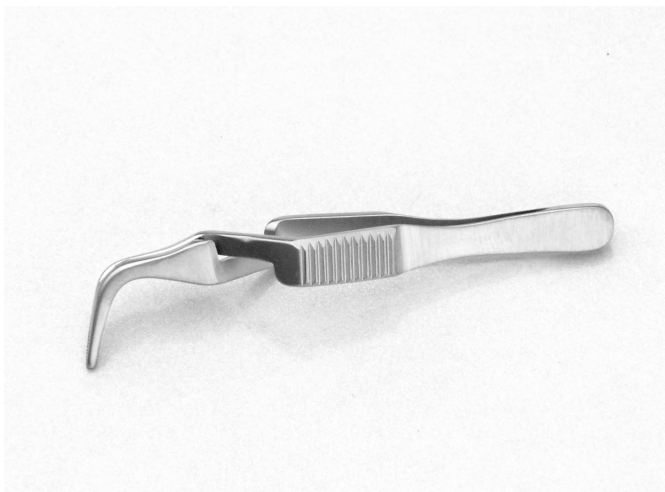

TWS 58 – 8108/43	Micro Fine Mini Serrefine, 43mm Length 8mm Jaw Light Curved, Extra Narrow and Delicate 1mm jaw wide
TWS 58 – 8112/45	Micro Fine Mini Serrefine, 45mm Length 12mm Jaw Light Curved, Extra Narrow and Delicate 1.2mm jaw wide
TWS 58 – 8116/50	Micro Fine Mini Serrefine, 50mm Length 16mm Jaw Light Curved, Extra Narrow and Delicate 1.2mm jaw wide
TWS 58 – 8120/55	Micro Fine Mini Serrefine, 55mm Length 20mm Jaw Light Curved, Extra Narrow and Delicate 1.2mm jaw wide

Treasure Wright (U.K.) Ltd.

128-160 City Road, London, EC1V 2NX, United Kingdom

info@twrightmedical.com

Hand & Micro Instrument

Micro Fine Mini Serrefine

TWS 58 - 8063/01	Micro Fine Mini Serrefine, 55mm Length Light Curve Tip, Micro Fine Serrations, Stainless Steel
------------------	---

TWS 58 - 8063/02	Micro Fine Mini Serrefine, 50mm Length Strong Curve Tip, Micro Fine Serrations, Stainless Steel
------------------	--

Hand & Micro Instrument

Micro Fine Mini Serrefine

TWS 58 - 8063/03

Micro Fine Mini Serrefine, 50mm Length
Right Angle Tip 5mm, Micro Fine Serrations, Stainless Steel

TWS 58 - 8063/04

Micro Fine Mini Serrefine, 50mm Length
Right Angle Tip 10mm, Micro Fine Serrations, Stainless Steel