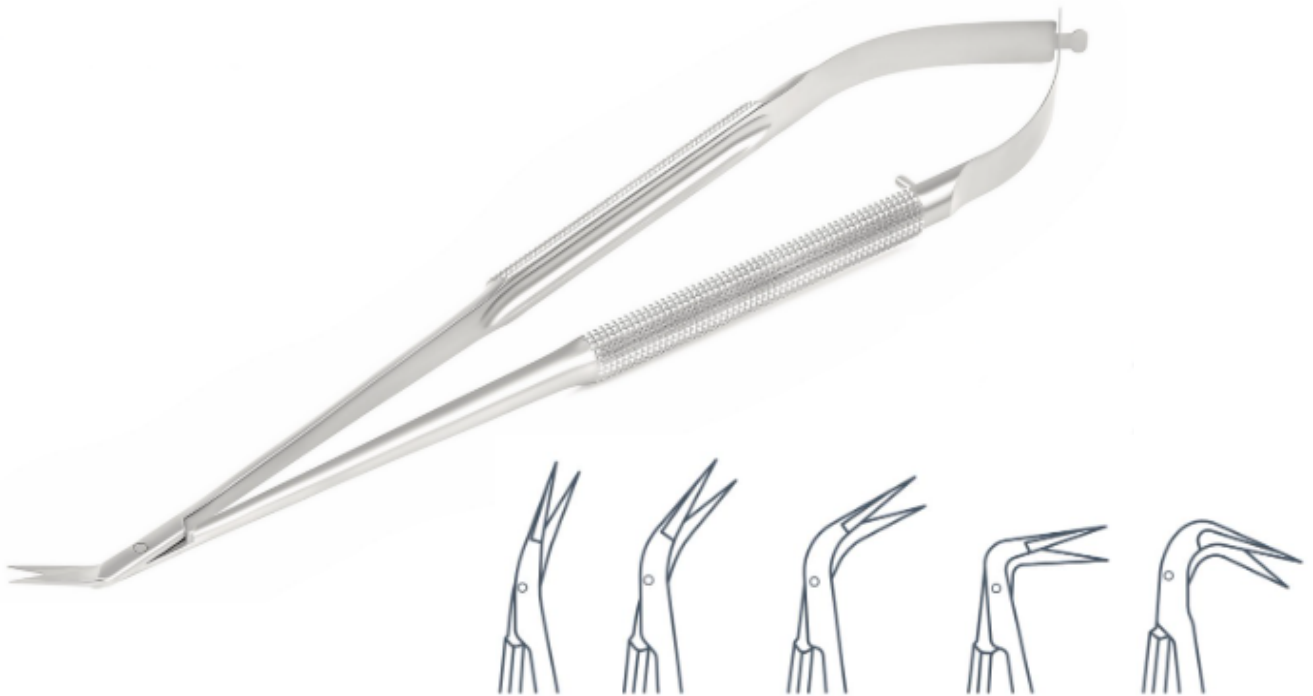

POTTS MINI SCISSORS (CORONARY SCISSORS)

Radialis With Ultrafine Nanoblades (Coronary scissors), Round Handle					
Material: Stainless Steel					
Length	180mm	180mm	180mm	180mm	180mm
Angle	25°	45°	60°	90°	125°
	TWS 59-2141/1	TWS 59-2141/2	TWS 59-2141/3	TWS 59-2141/4	TWS 59-2141/5