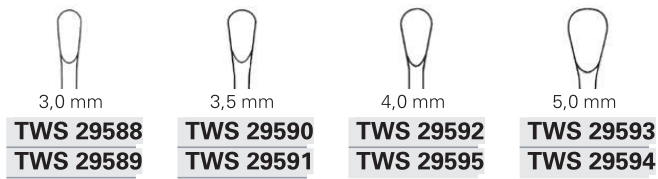

Tumor knife, oval

SAMII

TWS 29596-TWS 29597 20,0 cm, 8 "

TWS 29598-TWS 29599 23,0 cm, 9 "