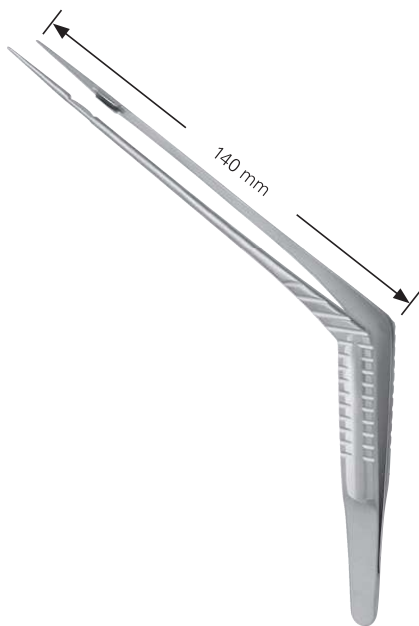

Micro forceps, flat handle

Tumor grasping forceps,  
curette jaws, toothed

**HEIFETZ**

**TWS 28275 - TWS 28276** 22,0 cm, 8 3/4"

Tumor grasping forceps,  
curette jaws, toothed

**HEIFETZ**

**TWS 28277 - TWS 28279** 22,0 cm, 8 3/4"  
**TWS 28278 - TWS 28280** 24,0 cm, 9 1/2"

Tumor grasping forceps, jaws spoon-shaped, curved up

Tumor grasping forceps, jaws spoon-shaped, curved down

**SAMII**

**TWS 28287 - TWS 28288** 23,0 cm, 9"

Micro forceps, flat handle

**SAMII**

**TWS 28295 T - TWS 2829 T** 23,0 cm, 9"

**LANDOLT**

**TWS 28298** 21,5 cm, 8 ½"

Ø 5,0 mm

**TWS 28297**

Tumor grasping forceps,  
jaws flat serrated

**HUNT**

**TWS 28299** 20,0 cm, 8"

Micro forceps, flat handle