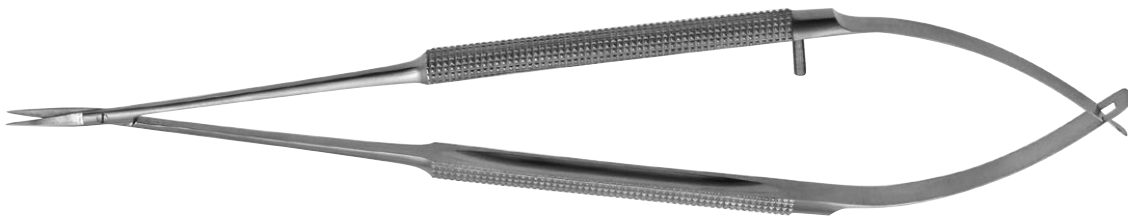

**TWS 27965**

**TWS 27966**

**TWS 27967**

Vein blade

**VANNAS**

**TWS 27969 - TWS 27970** 16,0 cm, 6 1/4"

**BIEMER**

**TWS 27968** 13,0 cm, 5 1/8"

**TWS 27971**

**TWS 27972**

**TWS 27973**

**TWS 27974**

**TWS 27975**

**VANNAS**

**TWS 27976 - TWS 27977** 12,0 cm, 4 3/4"

**TWS 27978 - TWS 27979** 12,0 cm, 4 3/4"

Micro Scissors, round handle

MICRO Ø 8 mm

| Total length | Blades | straight         | curved           | straight         | curved           |
|--------------|--------|------------------|------------------|------------------|------------------|
| 15,0 cm, 6 " | 9 mm   | <b>TWS 27980</b> | <b>TWS 27984</b> |                  |                  |
| 18,0 cm, 7 " | 9 mm   | <b>TWS 27981</b> | <b>TWS 27985</b> |                  |                  |
| 15,0 cm, 6 " | 14 mm  | <b>TWS 27982</b> | <b>TWS 27986</b> | <b>TWS 27988</b> | <b>TWS 27990</b> |
| 18,0 cm, 7 " | 14 mm  | <b>TWS 27983</b> | <b>TWS 27987</b> | <b>TWS 27989</b> | <b>TWS 27991</b> |