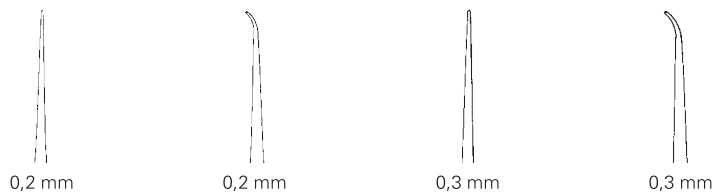

MICRO

Total length	straight	curved	straight	curved
15,0 cm, 6 "	TWS 28603A	TWS 28604A	TWS 28605A	TWS 28606A

Treasure Wright (U.K.) Ltd.

128-160 City Road, London, EC1V 2NX, United Kingdom
info@twrightmedical.com