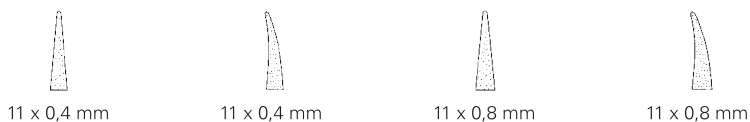

MICRO Ø 8 mm

Total length	straight	curved	straight	curved
	DIAMOND	DIAMOND	DIAMOND	DIAMOND
15,0 cm, 6 "	TWS 29103 SDT	TWS 29105 SDT	TWS 29107 SDT	TWS 29110 SDT
18,0 cm, 7 "	TWS 29104 SDT	TWS 29106SDT	TWS 29108 SDT	TWS 29112 SDT
21,0 cm, 8 ¼ "			TWS 29109 SDT	TWS 29111 SDT

without ratchet