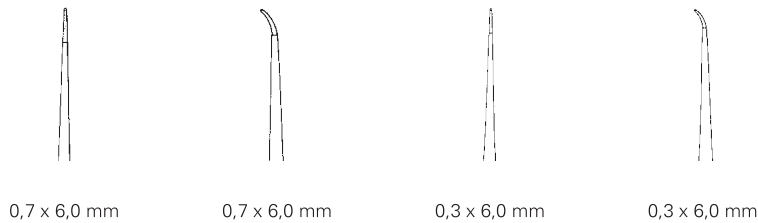

MICRO Ø 8 mm

Total length	straight	curved	straight	curved
15,0 cm, 6 "	TWS 28575 DT	TWS 28579 DT	TWS 28583 DT	TWS 28587 DT
18,0 cm, 7 "	TWS 28576 DT	TWS 28580 DT	TWS 28584 DT	TWS 28588 DT
21,0 cm, 8 ¼ "	TWS 28577 DT	TWS 28581 DT	TWS 28585 DT	TWS 28589 DT
23,0 cm, 9 "	TWS 28578 DT	TWS 28582 DT	TWS 28586 DT	TWS 28590 DT

Treasure Wright (U.K.) Ltd.

128-160 City Road, London, EC1V 2NX, United Kingdom
info@twrightmedical.com