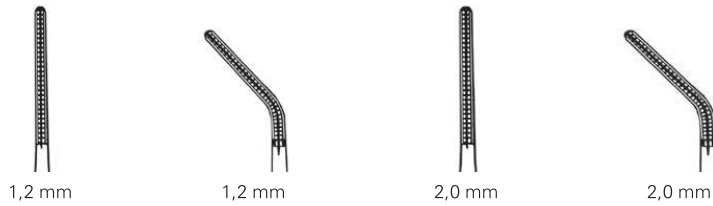

with guide pin

| Total length   |                    |                    |
|----------------|--------------------|--------------------|
| 15,0 cm, 6 "   | <b>TWS 28363 D</b> | <b>TWS 28366 D</b> |
| 18,0 cm, 7 "   | <b>TWS 28364 D</b> | <b>TWS 28367 D</b> |
| 21,0 cm, 8 ¼ " | <b>TWS 28365 D</b> | <b>TWS 28368 D</b> |

Treasure Wright (U.K.) Ltd.

128-160 City Road, London, EC1V 2NX, United Kingdom  
[info@twrightmedical.com](mailto:info@twrightmedical.com)

**Micro forceps, flat handle**

with guide pin

| Total length   | smooth             | fine serrated      | smooth             | fine serrated      |
|----------------|--------------------|--------------------|--------------------|--------------------|
| 15,0 cm, 6 "   | <b>TWS 28369 T</b> | <b>TWS 28372 T</b> | <b>TWS 28375 T</b> | <b>TWS 28379 T</b> |
| 18,0 cm, 7 "   | <b>TWS 28370 T</b> | <b>TWS 28373 T</b> | <b>TWS 28376 T</b> | <b>TWS 28378 T</b> |
| 21,0 cm, 8 ¼ " | <b>TWS 28371 T</b> | <b>TWS 28374 T</b> | <b>TWS 28377 T</b> | <b>TWS 28380 T</b> |

with guide pin

| Total length   |                     |                     |
|----------------|---------------------|---------------------|
| 15,0 cm, 6 "   | <b>TWS 28381 DT</b> | <b>TWS 28384 DT</b> |
| 18,0 cm, 7 "   | <b>TWS 28382 DT</b> | <b>TWS 28385 DT</b> |
| 21,0 cm, 8 ¼ " | <b>TWS 28383 DT</b> | <b>TWS 28386 DT</b> |