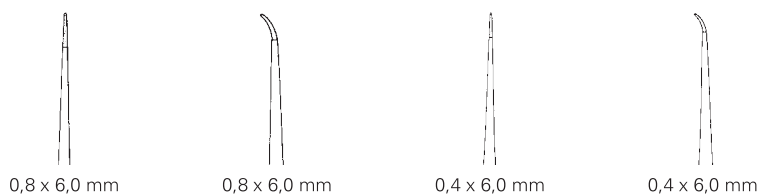

with guide pin and tying platform

| Total length   | straight           | curved             | straight           | curved             |
|----------------|--------------------|--------------------|--------------------|--------------------|
| 15,0 cm, 6 "   | <b>TWS 28314 D</b> | <b>TWS 28317 D</b> | <b>TWS 28320 D</b> | <b>TWS 28323 D</b> |
| 18,0 cm, 7 "   | <b>TWS 28315 D</b> | <b>TWS 28318 D</b> | <b>TWS 28321 D</b> | <b>TWS 28324 D</b> |
| 21,0 cm, 8 ¼ " | <b>TWS 28316 D</b> | <b>TWS 28319 D</b> | <b>TWS 28322 D</b> | <b>TWS 28325 D</b> |

## Micro forceps, flat handle

TW Surgical

with guide pin and tying platform

| Total length   | straight           | curved             | straight           | curved              |
|----------------|--------------------|--------------------|--------------------|---------------------|
| 15,0 cm, 6 "   | <b>TWS 28326 T</b> | <b>TWS 28329 T</b> | <b>TWS 28332 T</b> | <b>1TWS 28335 T</b> |
| 18,0 cm, 7 "   | <b>TWS 28327 T</b> | <b>TWS 28330 T</b> | <b>TWS 28333 T</b> | <b>TWS 28336 T</b>  |
| 21,0 cm, 8 ¼ " | <b>TWS 28328 T</b> | <b>TWS 28331 T</b> | <b>TWS 28334 T</b> | <b>TWS 28337 T</b>  |

with guide pin and tying platform

| Total length   | straight            | curved              | straight            | curved              |
|----------------|---------------------|---------------------|---------------------|---------------------|
| 15,0 cm, 6 "   | <b>TWS 28340 DT</b> | <b>TWS 28341 DT</b> | <b>TWS 28345 DT</b> | <b>TWS 28348 DT</b> |
| 18,0 cm, 7 "   | <b>TWS 28338 DT</b> | <b>TWS 28342 DT</b> | <b>TWS 28346 DT</b> | <b>TWS 28349 DT</b> |
| 21,0 cm, 8 ¼ " | <b>TWS 28339 DT</b> | <b>TWS 28343 DT</b> | <b>TWS 28347DT</b>  | <b>TWS 28350 DT</b> |