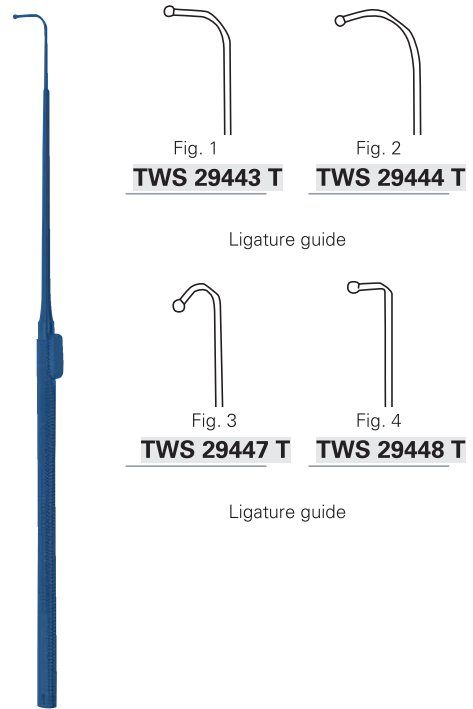

YASARGIL

TWS 29451 T - TWS 29452 T 18,5 cm, 7 ¼"