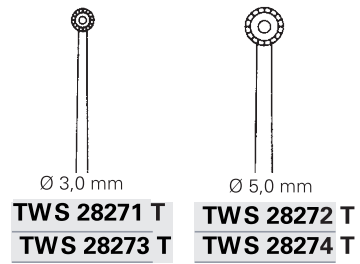

#### MILLES

**TWS 27960- TWS 27962** 16,0 cm, 6 1/4"

**TWS 27963- TWS 27964** 16,0 cm, 6 1/4"

Treasure Wright (U.K.) Ltd.

128-160 City Road, London, EC1V 2NX, United Kingdom  
info@twrightmedical.com

Micro Scissors, flat handle

Tumor grasping forceps, jaws spoon-shaped

**YASARGIL**

**TWS 28243 - TWS 28245** 22,0 cm, 8 ¾"   
**TWS 28244 - TWS 28246** 24,0 cm, 9 ½"

Tumor grasping forceps, jaws flat serrated

**YASARGIL**

**TWS 28257 - TWS 28261** 16,0 cm, 6 ¼"   
**TWS 28259 - TWS 28262** 20,0 cm, 8"   
**TWS 28260 - TWS 28263** 22,0 cm, 8 ¾"

Tumor grasping forceps, jaws flat serrated

**YASARGIL**

**TWS 28264 - TWS 28268** 22,0 cm, 8 ¾"   
**TWS 28265 - TWS 282567** 4,0 cm, 9 ½"

Treasure Wright (U.K.) Ltd.

128-160 City Road, London, EC1V 2NX, United Kingdom  
 info@twrightmedical.com

Micro forceps, flat handle

Tumor grasping forceps,  
curette jaws, toothed

**HEIFETZ**

**TWS 28275 - TWS 28276** 22,0 cm, 8 3/4"

Tumor grasping forceps,  
curette jaws, toothed

**HEIFETZ**

**TWS 28277 - TWS 28279** 22,0 cm, 8 3/4"  
**TWS 28278 - TWS 28280** 24,0 cm, 9 1/2"