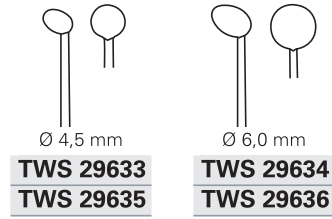

### SAMII

**TWS 29616-TWS 29617 T** 20,0 cm, 8 "

**TWS 29618-TWS 29619T** 23,0 cm, 9 "

Tumor knife, round

Tumor knife, round

**SAMII**

**TWS 29637** 0,0 cm, 8 "  
**TWS 29640** 23,0 cm, 9 "

Tumor knife, round