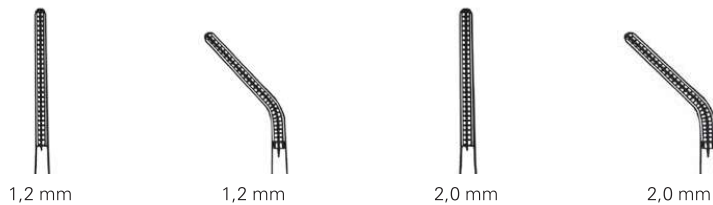

Treasure Wright (U.K.) Ltd.

128-160 City Road, London, EC1V 2NX, United Kingdom  
[info@twrightmedical.com](mailto:info@twrightmedical.com)

**Micro forceps, flat handle**

with guide pin

| Total length   | smooth             | fine serrated      | smooth             | fine serrated      |
|----------------|--------------------|--------------------|--------------------|--------------------|
| 15,0 cm, 6 "   | <b>TWS 28369 T</b> | <b>TWS 28372 T</b> | <b>TWS 28375 T</b> | <b>TWS 28379 T</b> |
| 18,0 cm, 7 "   | <b>TWS 28370 T</b> | <b>TWS 28373 T</b> | <b>TWS 28376 T</b> | <b>TWS 28378 T</b> |
| 21,0 cm, 8 ¼ " | <b>TWS 28371 T</b> | <b>TWS 28374 T</b> | <b>TWS 28377 T</b> | <b>TWS 28380 T</b> |

with guide pin

| Total length   |                     |                     |
|----------------|---------------------|---------------------|
| 15,0 cm, 6 "   | <b>TWS 28381 DT</b> | <b>TWS 28384 DT</b> |
| 18,0 cm, 7 "   | <b>TWS 28382 DT</b> | <b>TWS 28385 DT</b> |
| 21,0 cm, 8 ¼ " | <b>TWS 28383 DT</b> | <b>TWS 28386 DT</b> |

**DE BAKEY**

| Total length   | straight         | angled           | straight         | angled           |
|----------------|------------------|------------------|------------------|------------------|
| 15,0 cm, 6 "   | <b>TWS 28387</b> | <b>TWS 28390</b> | <b>TWS 28393</b> | <b>TWS 28396</b> |
| 18,0 cm, 7 "   | <b>TWS 28388</b> | <b>TWS 28391</b> | <b>TWS 28394</b> | <b>TWS 28397</b> |
| 21,0 cm, 8 ¼ " | <b>TWS 28389</b> | <b>TWS 28392</b> | <b>TWS 28395</b> | <b>TWS 28398</b> |