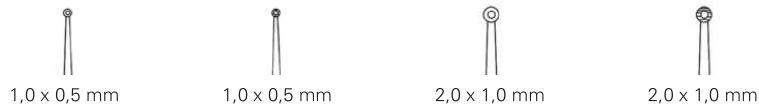

# Micro forceps, flat handle

TW Surgical

with guide pin

| Total length   | smooth           | fine serrated    | smooth           | fine serrated    |
|----------------|------------------|------------------|------------------|------------------|
| 15,0 cm, 6 "   | <b>TWS 28351</b> | <b>TWS 28354</b> | <b>TWS 28357</b> | <b>TWS 28360</b> |
| 18,0 cm, 7 "   | <b>TWS 28352</b> | <b>TWS 28355</b> | <b>TWS 28358</b> | <b>TWS 28361</b> |
| 21,0 cm, 8 ¼ " | <b>TWS 2835</b>  | <b>TWS 28356</b> | <b>TWS 28359</b> | <b>TWS 28362</b> |

with guide pin

| Total length   |                    |                    |
|----------------|--------------------|--------------------|
| 15,0 cm, 6 "   | <b>TWS 28363 D</b> | <b>TWS 28366 D</b> |
| 18,0 cm, 7 "   | <b>TWS 28364 D</b> | <b>TWS 28367 D</b> |
| 21,0 cm, 8 ¼ " | <b>TWS 28365 D</b> | <b>TWS 28368 D</b> |

Treasure Wright (U.K.) Ltd.

128-160 City Road, London, EC1V 2NX, United Kingdom  
[info@twrightmedical.com](mailto:info@twrightmedical.com)

**Micro forceps, flat handle**

with guide pin

| Total length   | smooth             | fine serrated      | smooth             | fine serrated      |
|----------------|--------------------|--------------------|--------------------|--------------------|
| 15,0 cm, 6 "   | <b>TWS 28369 T</b> | <b>TWS 28372 T</b> | <b>TWS 28375 T</b> | <b>TWS 28379 T</b> |
| 18,0 cm, 7 "   | <b>TWS 28370 T</b> | <b>TWS 28373 T</b> | <b>TWS 28376 T</b> | <b>TWS 28378 T</b> |
| 21,0 cm, 8 ¼ " | <b>TWS 28371 T</b> | <b>TWS 28374 T</b> | <b>TWS 28377 T</b> | <b>TWS 28380 T</b> |

with guide pin

| Total length   |                     |                     |
|----------------|---------------------|---------------------|
| 15,0 cm, 6 "   | <b>TWS 28381 DT</b> | <b>TWS 28384 DT</b> |
| 18,0 cm, 7 "   | <b>TWS 28382 DT</b> | <b>TWS 28385 DT</b> |
| 21,0 cm, 8 ¼ " | <b>TWS 28383 DT</b> | <b>TWS 28386 DT</b> |