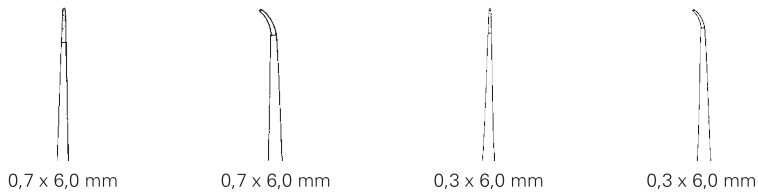

MICRO Ø 8 mm

Total length	straight	curved	straight	curved
12,0 cm, 4 3/4"			TWS 28549 D	TWS 28554 D
15,0 cm, 6"	TWS 28541 D	TWS 28545 D	TWS 28550 D	TWS 28555 D
18,0 cm, 7"	TWS 28542 D	TWS 28546 D	TWS 28551 D	TWS 28556 D
21,0 cm, 8 1/4"	TWS 28543 D	TWS 28547 D	TWS 28552 D	TWS 28557 D
23,0 cm, 9"	TWS 28544 D	TWS 28548 D	TWS 28553 D	TWS 28558 D

Treasure Wright (U.K.) Ltd.