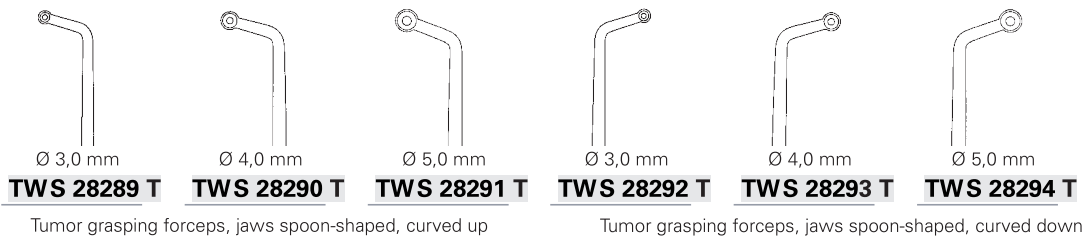

Tumor grasping forceps, jaws spoon-shaped

**YASARGIL**

**TWS 28243 - TWS 28245** 22,0 cm, 8 ¾"   
**TWS 28244 - TWS 28246** 24,0 cm, 9 ½"

Tumor grasping forceps, jaws flat serrated

**YASARGIL**

**TWS 28257 - TWS 28261** 16,0 cm, 6 ¼"   
**TWS 28259 - TWS 28262** 20,0 cm, 8"   
**TWS 28260 - TWS 28263** 22,0 cm, 8 ¾"

Tumor grasping forceps, jaws flat serrated

**YASARGIL**

**TWS 28264 - TWS 28268** 22,0 cm, 8 ¾"   
**TWS 28265 - TWS 282567** 4,0 cm, 9 ½"

Treasure Wright (U.K.) Ltd.

128-160 City Road, London, EC1V 2NX, United Kingdom  
 info@twrightmedical.com

Micro forceps, flat handle

Tumor grasping forceps,  
curette jaws, toothed

**HEIFETZ**

**TWS 28275 - TWS 28276** 22,0 cm, 8 3/4"

Tumor grasping forceps,  
curette jaws, toothed

**HEIFETZ**

**TWS 28277 - TWS 28279** 22,0 cm, 8 3/4"  
**TWS 28278 - TWS 28280** 24,0 cm, 9 1/2"

Tumor grasping forceps, jaws spoon-shaped, curved up

Tumor grasping forceps, jaws spoon-shaped, curved down

**SAMII**

**TWS 28287 - TWS 28288** 23,0 cm, 9"

Micro forceps, flat handle

**SAMII**

**TWS 28295 T - TWS 2829 T** 23,0 cm, 9"