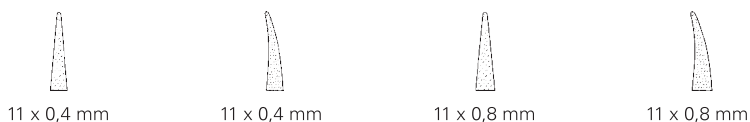

MICRO Ø 9 mm

Total length	straight	curved	straight	curved
15,0 cm, 6 "	TWS 29011SD Ø 8 mm	TWS 29012SD Ø 8 mm	TWS 29013SD	TWS 29014SD
18,0 cm, 7 "	TWS 29015 SD	TWS 29016 SD	TWS 29017 SD	TWS 29020 SD
21,0 cm, 8 ¼ "			TWS 29018 SD	TWS 29021 SD
23,0 cm, 9 "			TWS 29019 SD	TWS 29022 SD

without ratchet