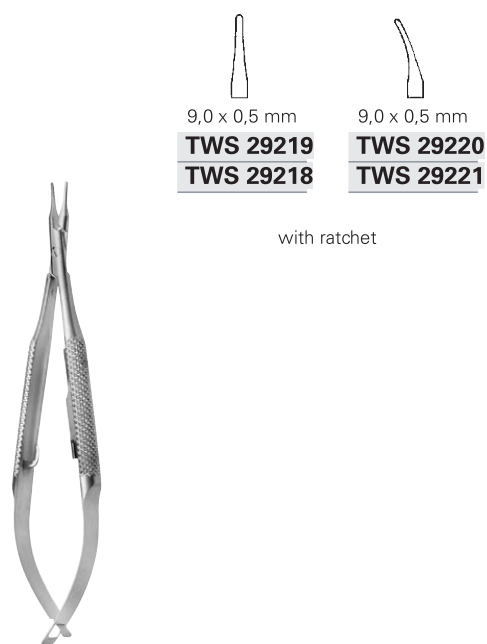

### CASTROVIEJO

**TWS 29210-TWS 29211** 12,0 cm, 4 3/4" ∅ 8 mm

**TWS 29212-TWS 29213** 14,0 cm, 5 1/2" ∅ 10 mm

**TWS 29196**   **TWS 29197**

without ratchet

**TWS 29199**   **TWS 29198**

without ratchet

### CASTROVIEJO

**TWS 29214-TWS 29216** 12,0 cm, 4 3/4" ∅ 8 mm

**TWS 29215-TWS 29217** 14,0 cm, 5 1/2" ∅ 10 mm

9,0 x 0,5 mm   9,0 x 0,5 mm  
**TWS 29219**   **TWS 29220**  
**TWS 29218**   **TWS 29221**

with ratchet