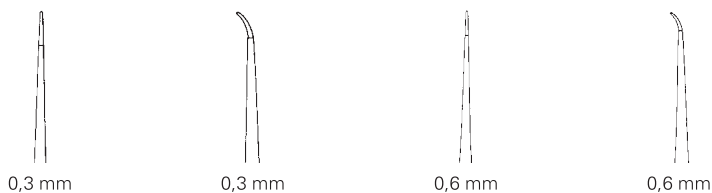

MICRO

Total length	straight	curved	straight	curved
18,0 cm, 7 "	TWS 28607A	TWS 28608A	1TWS 28609A	TWS 28610A

with guide pin and tying platform