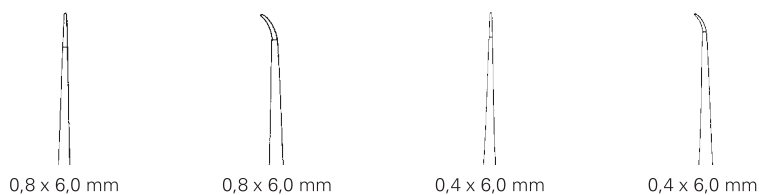

with guide pin and tying platform

| Total length   | straight           | curved             | straight           | curved             |
|----------------|--------------------|--------------------|--------------------|--------------------|
| 15,0 cm, 6 "   | <b>TWS 28314 D</b> | <b>TWS 28317 D</b> | <b>TWS 28320 D</b> | <b>TWS 28323 D</b> |
| 18,0 cm, 7 "   | <b>TWS 28315 D</b> | <b>TWS 28318 D</b> | <b>TWS 28321 D</b> | <b>TWS 28324 D</b> |
| 21,0 cm, 8 ¼ " | <b>TWS 28316 D</b> | <b>TWS 28319 D</b> | <b>TWS 28322 D</b> | <b>TWS 28325 D</b> |

## Micro forceps, flat handle

TW Surgical

with guide pin and tying platform

| Total length   | straight           | curved             | straight           | curved              |
|----------------|--------------------|--------------------|--------------------|---------------------|
| 15,0 cm, 6 "   | <b>TWS 28326 T</b> | <b>TWS 28329 T</b> | <b>TWS 28332 T</b> | <b>1TWS 28335 T</b> |
| 18,0 cm, 7 "   | <b>TWS 28327 T</b> | <b>TWS 28330 T</b> | <b>TWS 28333 T</b> | <b>TWS 28336 T</b>  |
| 21,0 cm, 8 ¼ " | <b>TWS 28328 T</b> | <b>TWS 28331 T</b> | <b>TWS 28334 T</b> | <b>TWS 28337 T</b>  |

with guide pin and tying platform

| Total length   | straight            | curved              | straight            | curved              |
|----------------|---------------------|---------------------|---------------------|---------------------|
| 15,0 cm, 6 "   | <b>TWS 28340 DT</b> | <b>TWS 28341 DT</b> | <b>TWS 28345 DT</b> | <b>TWS 28348 DT</b> |
| 18,0 cm, 7 "   | <b>TWS 28338 DT</b> | <b>TWS 28342 DT</b> | <b>TWS 28346 DT</b> | <b>TWS 28349 DT</b> |
| 21,0 cm, 8 ¼ " | <b>TWS 28339 DT</b> | <b>TWS 28343 DT</b> | <b>TWS 28347DT</b>  | <b>TWS 28350 DT</b> |