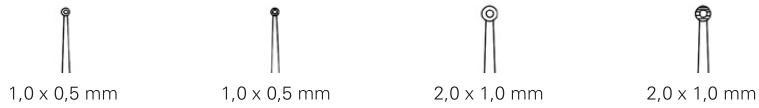

Micro forceps, round handle

with guide pin

MICRO Ø 9 mm

Total length	smooth	fine serrated	smooth	fine serrated
21,0 cm, 8 ¼"	TWS 28499	TWS 28501	TWS 28503	TWS 28505
23,0 cm, 9"	TWS 28500	TWS 28502	TWS 28504	TWS 28506

with guide pin