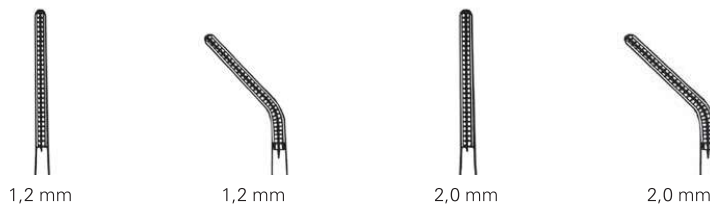

Treasure Wright (U.K.) Ltd.

128-160 City Road, London, EC1V 2NX, United Kingdom  
[info@twrightmedical.com](mailto:info@twrightmedical.com)

Micro forceps, round handle

**DE BAKEY MICRO Ø 8 mm**

| Total length   | straight         | angled           | straight         | angled           |
|----------------|------------------|------------------|------------------|------------------|
| 15,0 cm, 6 "   | <b>TWS 28459</b> | <b>TWS 28463</b> | <b>TWS 28467</b> | <b>TWS 28471</b> |
| 18,0 cm, 7 "   | <b>TWS 28460</b> | <b>TWS 28464</b> | <b>TWS 28468</b> | <b>TWS 28472</b> |
| 21,0 cm, 8 ¼ " | <b>TWS 28461</b> | <b>TWS 28465</b> | <b>TWS 28469</b> | <b>TWS 28473</b> |
| 23,0 cm, 9 "   | <b>TWS 28462</b> | <b>TWS 28466</b> | <b>TWS 28470</b> | <b>TWS 28474</b> |

**DE BAKEY MICRO Ø 8 mm**

| Total length   | straight           | angled             | straight           | angled             |
|----------------|--------------------|--------------------|--------------------|--------------------|
| 15,0 cm, 6 "   | <b>TWS 28475 T</b> | <b>TWS 28479 T</b> | <b>TWS 28483 T</b> | <b>TWS 28487 T</b> |
| 18,0 cm, 7 "   | <b>TWS 28476 T</b> | <b>TWS 28480 T</b> | <b>TWS 28484 T</b> | <b>TWS 28488 T</b> |
| 21,0 cm, 8 ¼ " | <b>TWS 28477 T</b> | <b>TWS 28481 T</b> | <b>TWS 28485 T</b> | <b>TWS 28489 T</b> |
| 23,0 cm, 9 "   | <b>TWS 28478 T</b> | <b>TWS 28482 T</b> | <b>TWS 28486 T</b> | <b>TWS 28490 T</b> |