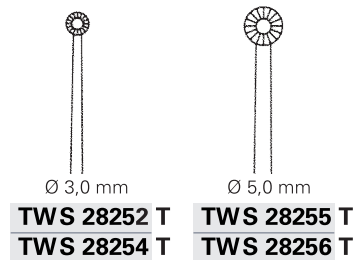

### YASARGIL

**TWS 28219 T - TWS 28224 T** 16,0 cm, 6 ¼ "

**TWS 28220 T - TWS 28225 T** 18,0 cm, 7 "

**TWS 28221 T - TWS 28226 T** 20,0 cm, 8 "

**TWS 28222 T - TWS 28227 T** 22,0 cm, 8 ¾ "

**TWS 28223 T - TWS 28228 T** 24,0 cm, 9 ½ "

Tumor grasping forceps, jaws spoon-shaped

**YASARGIL**

**TWS 28243 - TWS 28245** 22,0 cm, 8 ¾"   
**TWS 28244 - TWS 28246** 24,0 cm, 9 ½"

Tumor grasping forceps, jaws flat serrated

**YASARGIL**

**TWS 28257 - TWS 28261** 16,0 cm, 6 ¼"   
**TWS 28259 - TWS 28262** 20,0 cm, 8"   
**TWS 28260 - TWS 28263** 22,0 cm, 8 ¾"