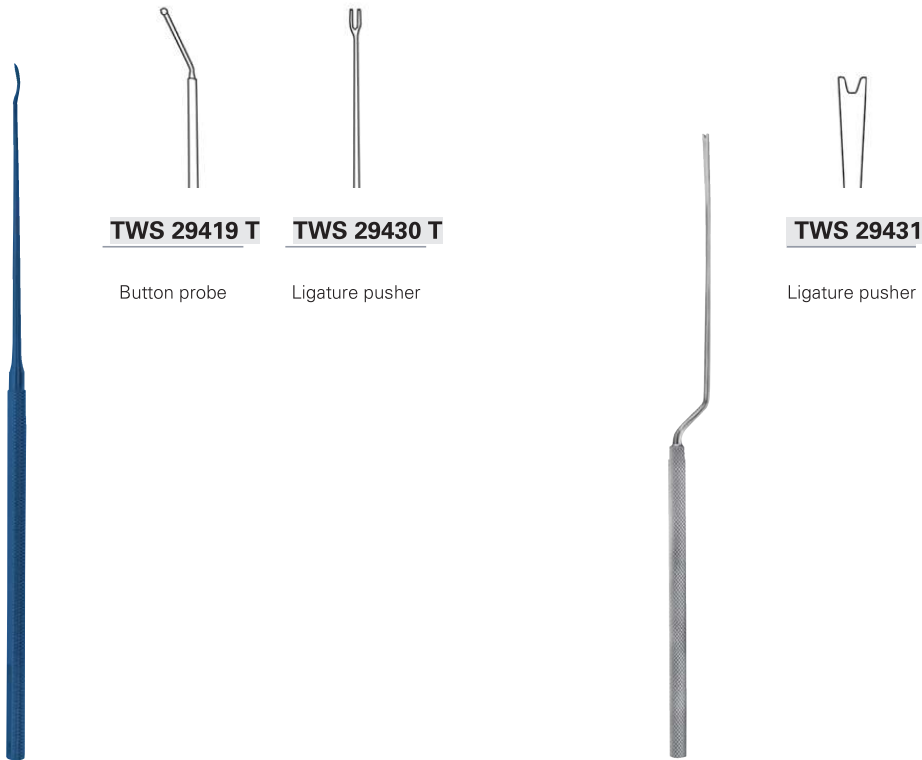

Ligature pusher

**TWS 29416 - TWS 29415** 12,5 cm, 5"

**JACOBSON**

**TWS 29417-TWS 29418** 18,5 cm, 7 1/4"

**JACOBSON**

**TWS 29432 T - TWS 29433 T** 18,5 cm, 7 ¼ "

**CASPAR**

**TWS 29434** 23,0 cm, 9 "