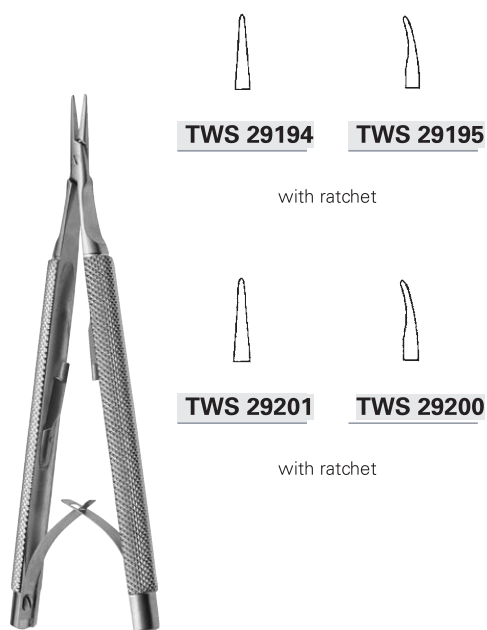

TWS 29194   **TWS 29195**

with ratchet

TWS 29201   **TWS 29200**

with ratchet

CASTROVIEJO

TWS 29210-TWS 29211 12,0 cm, 4 3/4" ∅ 8 mm

TWS 29212-TWS 29213 14,0 cm, 5 1/2" ∅ 10 mm