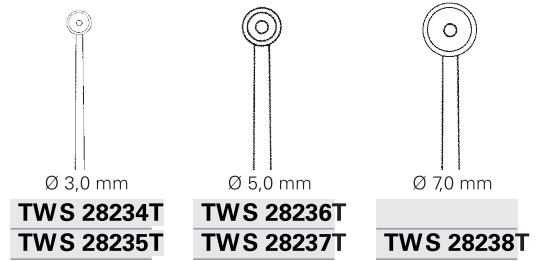

#### MILLES

**TWS 27960- TWS 27962** 16,0 cm, 6 1/4"

**TWS 27963- TWS 27964** 16,0 cm, 6 1/4"

Treasure Wright (U.K.) Ltd.

128-160 City Road, London, EC1V 2NX, United Kingdom  
info@twrightmedical.com

Micro Scissors, flat handle

### YASARGIL

**TWS 28219 T - TWS 28224 T** 16,0 cm, 6 ¼ "

**TWS 28220 T - TWS 28225 T** 18,0 cm, 7 "

**TWS 28221 T - TWS 28226 T** 20,0 cm, 8 "

**TWS 28222 T - TWS 28227 T** 22,0 cm, 8 ¾ "

**TWS 28223 T - TWS 28228 T** 24,0 cm, 9 ½ "

Treasure Wright (U.K.) Ltd.

128-160 City Road, London, EC1V 2NX, United Kingdom  
info@twrightmedical.com

Micro forceps, flat handle

TW Surgical

Tumor grasping forceps, jaws spoon-shaped

**YASARGIL**

**TWS 28239 - TWS 28240** 22,0 cm, 8 ¾"   
**TWS 28231 - TWS 28242** 24,0 cm, 9 ½"

Tumor grasping forceps, jaws spoon-shaped

**YASARGIL**

**TWS 28243 - TWS 28245** 22,0 cm, 8 ¾"   
**TWS 28244 - TWS 28246** 24,0 cm, 9 ½"

Tumor grasping forceps, jaws flat serrated

**YASARGIL**

**TWS 28257 - TWS 28261** 16,0 cm, 6 ¼"   
**TWS 28259 - TWS 28262** 20,0 cm, 8"   
**TWS 28260 - TWS 28263** 22,0 cm, 8 ¾"