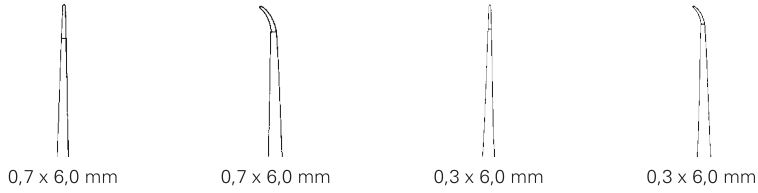

Micro forceps, round handle

with guide pin and tying platform

MICRO Ø 8 mm

Total length	straight	curved	straight	curved
12,0 cm, 4 3/4"			TWS 28531	TWS 28536
15,0 cm, 6"	TWS 28523	TWS 28527	TWS 28532	TWS 28537
18,0 cm, 7"	TWS 28524	TWS 28528	TWS 28533	TWS 28538
21,0 cm, 8 1/4"	TWS 28525	TWS 28529	TWS 28534	TWS 28539
23,0 cm, 9"	TWS 28526	TWS 28530	TWS 28535	TWS 28540

with guide pin and tying platform