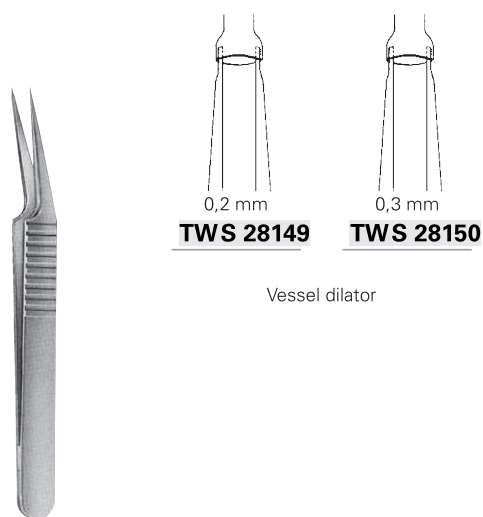

Micro forceps, flat handle

TW Surgical

1,5 mm  
TWS 28129  
TWS 28130

1,5 mm  
TWS 28131 T

4,0 mm  
TWS 28132

8,0 mm  
TWS 28133

ADSON-DE BAKEY

TWS 28134 12,0 cm, 4 3/4 "  
TWS 28135 15,0 cm, 6 "

ADSON-DE BAKEY

TWS 28136 T 15,0 cm, 6 "

GLASSMANN

TWS 28137 15,0 cm, 6 "  
TWS 28138 24,0 cm, 9 1/2 "

TWS 28139  
TWS 28140  
with tying platform

0,5 mm  
TWS 28142  
TWS 28141

0,8 mm  
TWS 28143

AUSTIN

TWS 28144 14,0 cm, 5 1/2 "  
TWS 28145 18,0 cm, 7 "

LAZAR

TWS 28146 - TWS 28147 15,0 cm, 6 "  
TWS 28148 18,0 cm, 7 "

Treasure Wright (U.K.) Ltd.

128-160 City Road, London, EC1V 2NX, United Kingdom  
info@twrightmedical.com