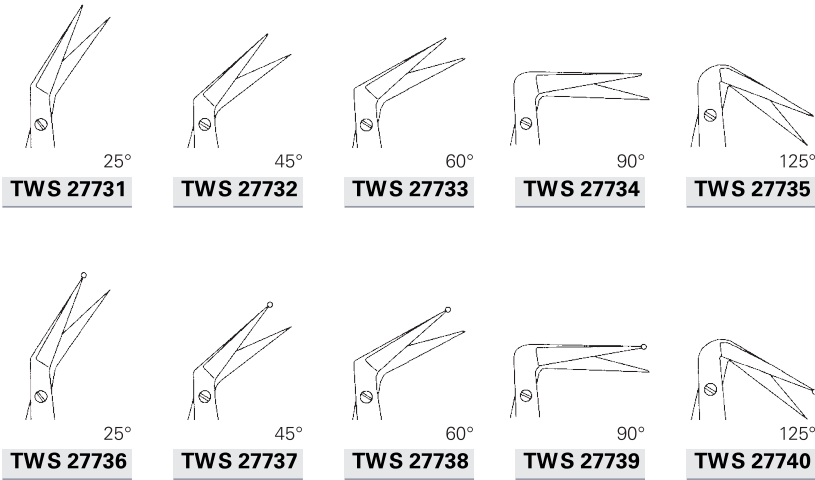

### VANNAS

TWS 27724 - TWS 27723 15,5 cm, 3 1/2 "  
TWS 27725 - TWS 27727 19,0 cm, 7 1/2 "  
TWS 27726 - TWS 27728 23,0 cm, 9 "

TWS 27729 - TWS 27730 18,5 cm, 7 1/4 "

Treasure Wright (U.K.) Ltd.

128-160 City Road, London, EC1V 2NX, United Kingdom  
info@twrightmedical.com

Micro Scissors, flat handle

**TWS 27741 - TWS 27742** 18,5 cm, 7 ¼ "

Blades 10 mm

Blades 10 mm

**TWS 27753 - TWS 27754** 18,0 cm, 7 "

Treasure Wright (U.K.) Ltd.

128-160 City Road, London, EC1V 2NX, United Kingdom  
 info@twrightmedical.com