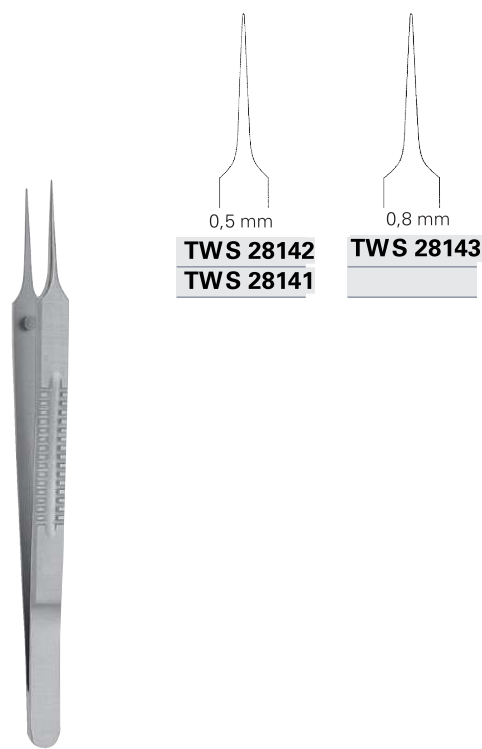

Micro forceps, flat handle

TW Surgical

1,5 mm  
TWS 28129  
TWS 28130

1,5 mm  
TWS 28131 T

4,0 mm  
TWS 28132

8,0 mm  
TWS 28133

ADSON-DE BAKEY

TWS 28134 12,0 cm, 4 3/4 "  
TWS 28135 15,0 cm, 6 "

ADSON-DE BAKEY

TWS 28136 T 15,0 cm, 6 "

GLASSMANN

TWS 28137 15,0 cm, 6 "  
TWS 28138 24,0 cm, 9 1/2 "

TWS 28139  
TWS 28140  
with tying platform

0,5 mm  
TWS 28142  
TWS 28141

0,8 mm  
TWS 28143

AUSTIN

TWS 28144 14,0 cm, 5 1/2 "  
TWS 28145 18,0 cm, 7 "

LAZAR

TWS 28146 - TWS 28147 15,0 cm, 6 "  
TWS 28148 18,0 cm, 7 "

Treasure Wright (U.K.) Ltd.

128-160 City Road, London, EC1V 2NX, United Kingdom  
info@twrightmedical.com