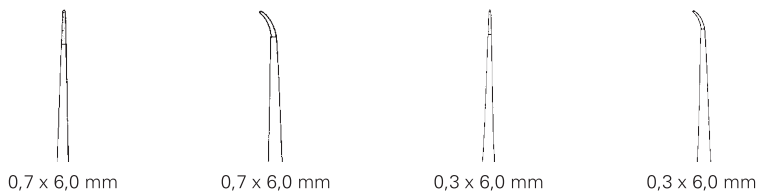

# Micro forceps, flat handle

TW Surgical

with guide pin and tying platform

| Total length   | straight         | curved           | straight         | curved           |
|----------------|------------------|------------------|------------------|------------------|
| 15,0 cm, 6 "   | <b>TWS 28302</b> | <b>TWS 28305</b> | <b>TWS 28308</b> | <b>TWS 28311</b> |
| 18,0 cm, 7 "   | <b>TWS 28303</b> | <b>TWS 28306</b> | <b>TWS 28309</b> | <b>TWS 28312</b> |
| 21,0 cm, 8 ¼ " | <b>TWS 28304</b> | <b>TWS 28307</b> | <b>TWS 28310</b> | <b>TWS 28313</b> |

with guide pin and tying platform

| Total length   | straight           | curved             | straight           | curved             |
|----------------|--------------------|--------------------|--------------------|--------------------|
| 15,0 cm, 6 "   | <b>TWS 28314 D</b> | <b>TWS 28317 D</b> | <b>TWS 28320 D</b> | <b>TWS 28323 D</b> |
| 18,0 cm, 7 "   | <b>TWS 28315 D</b> | <b>TWS 28318 D</b> | <b>TWS 28321 D</b> | <b>TWS 28324 D</b> |
| 21,0 cm, 8 ¼ " | <b>TWS 28316 D</b> | <b>TWS 28319 D</b> | <b>TWS 28322 D</b> | <b>TWS 28325 D</b> |