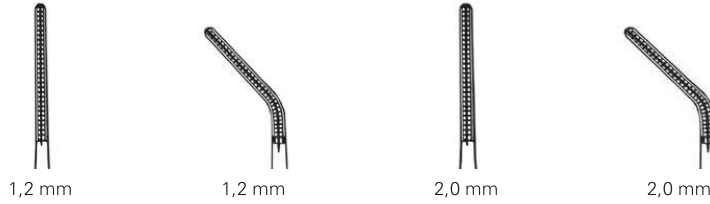

Micro forceps, round handle

DE BAKEY MICRO Ø 8 mm

Total length	straight	angled	straight	angled
15,0 cm, 6 "	TWS 28459	TWS 28463	TWS 28467	TWS 28471
18,0 cm, 7 "	TWS 28460	TWS 28464	TWS 28468	TWS 28472
21,0 cm, 8 ¼ "	TWS 28461	TWS 28465	TWS 28469	TWS 28473
23,0 cm, 9 "	TWS 28462	TWS 28466	TWS 28470	TWS 28474