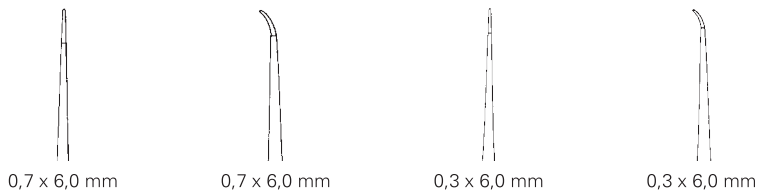

# Micro forceps, flat handle

TW Surgical

with guide pin and tying platform

| Total length   | straight         | curved           | straight         | curved           |
|----------------|------------------|------------------|------------------|------------------|
| 15,0 cm, 6 "   | <b>TWS 28302</b> | <b>TWS 28305</b> | <b>TWS 28308</b> | <b>TWS 28311</b> |
| 18,0 cm, 7 "   | <b>TWS 28303</b> | <b>TWS 28306</b> | <b>TWS 28309</b> | <b>TWS 28312</b> |
| 21,0 cm, 8 ¼ " | <b>TWS 28304</b> | <b>TWS 28307</b> | <b>TWS 28310</b> | <b>TWS 28313</b> |

with guide pin and tying platform

| Total length   | straight           | curved             | straight           | curved             |
|----------------|--------------------|--------------------|--------------------|--------------------|
| 15,0 cm, 6 "   | <b>TWS 28314 D</b> | <b>TWS 28317 D</b> | <b>TWS 28320 D</b> | <b>TWS 28323 D</b> |
| 18,0 cm, 7 "   | <b>TWS 28315 D</b> | <b>TWS 28318 D</b> | <b>TWS 28321 D</b> | <b>TWS 28324 D</b> |
| 21,0 cm, 8 ¼ " | <b>TWS 28316 D</b> | <b>TWS 28319 D</b> | <b>TWS 28322 D</b> | <b>TWS 28325 D</b> |