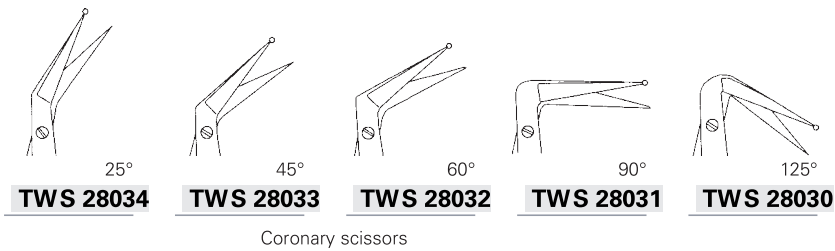

**MICRO Ø 8 mm**

| Total length   | Blades | straight           | curved             |
|----------------|--------|--------------------|--------------------|
| 15,0 cm, 6 "   | 9 mm   | <b>TWS 28005 T</b> | <b>TWS 28010 T</b> |
| 18,0 cm, 7 "   | 9 mm   | <b>TWS 28006 T</b> | <b>TWS 28008 T</b> |
| 21,0 cm, 8 ¼ " | 9 mm   | <b>TWS 28007 T</b> | <b>TWS 28009 T</b> |

**MICRO Ø 8 mm**

| Total length   | Blades | straight           | curved             |
|----------------|--------|--------------------|--------------------|
| 15,0 cm, 6 "   | 10 mm  | <b>TWS 28011 S</b> | <b>TWS 28015 S</b> |
| 18,0 cm, 7 "   | 10 mm  | <b>TWS 28012 S</b> | <b>TWS 28016 S</b> |
| 21,0 cm, 8 ¼ " | 10 mm  | <b>TWS 28013S</b>  | <b>TWS 28017 S</b> |
| 23,0 cm, 9 "   | 10 mm  | <b>TWS 28014 S</b> | <b>TWS 28018 S</b> |

## MICRO Ø 8 mm

| Total length   | Blades | straight            | curved              |
|----------------|--------|---------------------|---------------------|
| 15,0 cm, 6 "   | 10 mm  | <b>TWS 28019 ST</b> | <b>TWS 28022 ST</b> |
| 18,0 cm, 7 "   | 10 mm  | <b>TWS 28020 ST</b> | <b>TWS 28023 ST</b> |
| 21,0 cm, 8 ¼ " | 10 mm  | <b>TWS 28021 ST</b> | <b>TWS 28024 ST</b> |