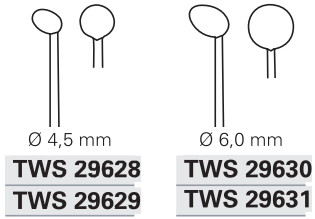

Tumor knife, round

SAMII

TWS 29637 0,0 cm, 8 "
TWS 29640 23,0 cm, 9 "