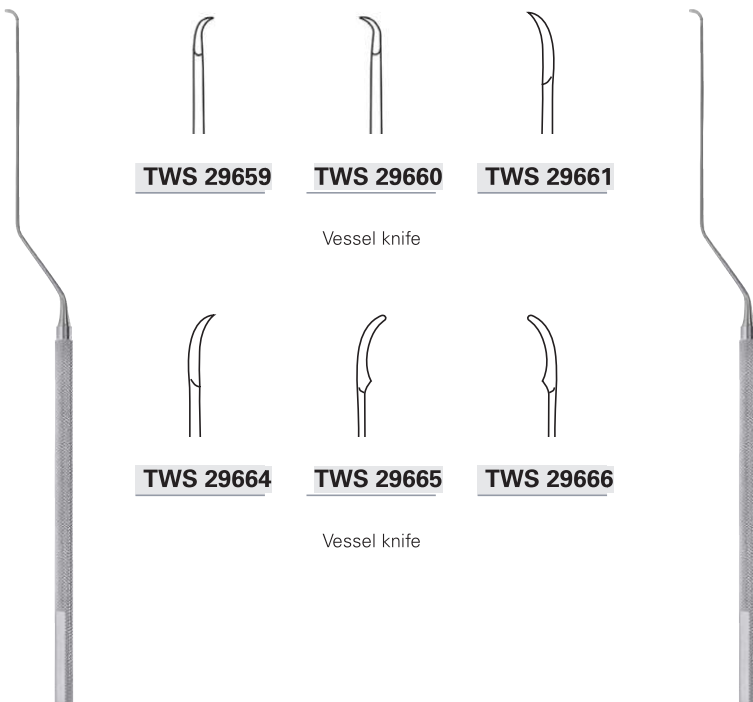

**TWS 29651-TWS 29652** 23,0 cm, 9 "

**TWS 29653**

Vessel knife

**TWS 29654**

Vessel knife

**TWS 29655**

Vessel knife

**JACOBSON**

**TWS 29656** 18,5 cm, 7 1/4"

**JACOBSON**

**TWS 29657 T** 18,5 cm, 7 1/4"

**KRAUS**

**TWS 29658** 18,5 cm, 7 1/4"

**TWS 29659**

**TWS 29660**

**TWS 29661**