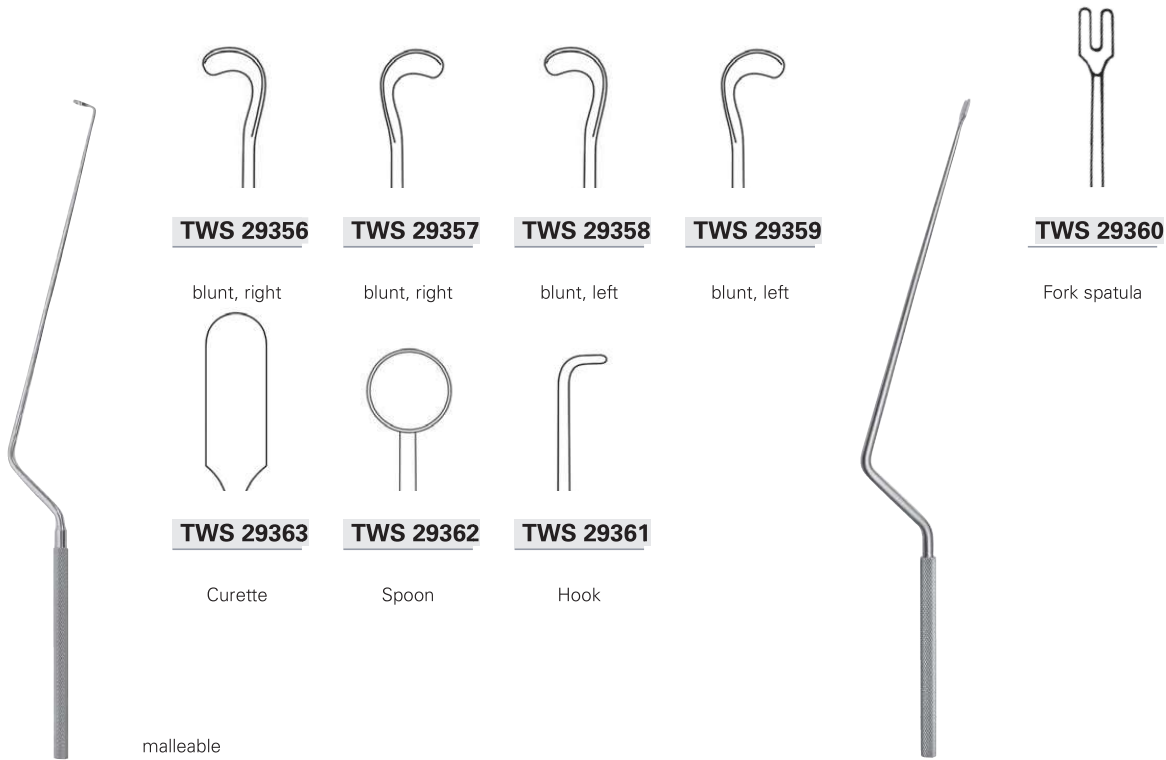

**TWS 29319** 18,0 cm, 7 "

**RAY**

**TWS 29320 T** 18,0 cm, 7 "

**NICOLA**

**TWS 29327 - TWS 29328** 26,0 cm, 10 ¼ "

**NICOLA**

**TWS 29329 - TWS 29330** 26,0 cm, 10 ¼ "

**NICOLA**

**TWS 29333** 21,5 cm, 8 ½ "

**NICOLA**

**TWS 29334T** 21,5 cm, 8 ½ "

**HARDY**

**TWS 29344-TWS 29345** 24,5 cm, 9 2/3

**HARDY**

**TWS 29355 T - TWS 29354 T** 24,5 cm, 9 2/3 "

**LANDOLT**

**TWS 29364 - TWS 29365** 26,0 cm, 10 1/4"

**HASOBUCCHI**

**TWS 29366** 26,0 cm, 10 1/4"

**LANDOLT**

**TWS 29372-TWS 29373 T** 26,0 cm, 10 1/4"

Ø 4,0 mm  
**TWS 29374**

Ø 6,0 mm  
**TWS 29375**

Curette

malleable

**HARDY**

**TWS 29378 - TWS 29379** 26,0 cm, 10 1/4"

Ø 4,0 mm  
**TWS 29376 T**

Ø 6,0 mm  
**TWS 29377 T**

Curette

**HARDY**

**TWS 29380-TWS 29382** 26,0 cm, 10 1/4"