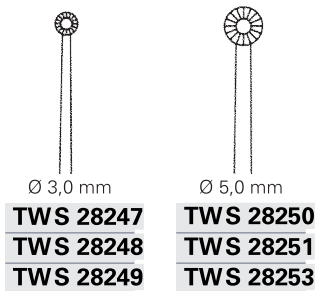

Tumor grasping forceps, jaws flat serrated

YASARGIL

TWS 28257 - TWS 28261 16,0 cm, 6 ¼"
TWS 28259 - TWS 28262 20,0 cm, 8"
TWS 28260 - TWS 28263 22,0 cm, 8 ¾"