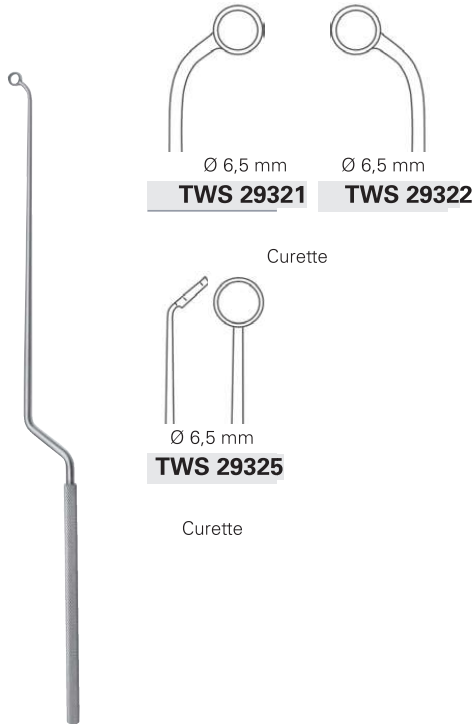

**TWS 29298** 16,0 cm, 6 3/4 "

12,0 mm  
**TWS 29295**

14,0 mm  
**TWS 29296**

16,0 mm  
**TWS 29297**

Saddle hooklet

**VICKERS**

**TWS 29299- TWS 29300** 14,0 cm, 5 1/2 "

**TWS 29301**

**TWS 29307 T** **TWS 29308 T**  
Dissector, sharp

**HARDY-FAHLBUSCH**

**TWS 29309 - TWS 29310** 24,5 cm, 9 2/3 "

**HARDY-FAHLBUSCH**

**TWS 293011- TWS 29312** 24,5 cm, 9 2/3 "

Ø 4,0 mm  
**TWS 29313**  
Curette

Ø 4,0 mm  
**TWS 29314**  
Curette

Ø 4,0 mm  
**TWS 29315**  
Curette

Ø 4,0 mm  
**TWS 29316**  
Curette

**RAY**

**TWS 29318** 18,0 cm, 7 "

**RAY**

**TWS 29317 T** 18,0 cm, 7 "

**RAY**

**TWS 29319** 18,0 cm, 7 "

**RAY**

**TWS 29320 T** 18,0 cm, 7 "

**NICOLA**

**TWS 29327 - TWS 29328** 26,0 cm, 10 ¼ "

**NICOLA**

**TWS 29329 - TWS 29330** 26,0 cm, 10 ¼ "

**NICOLA**