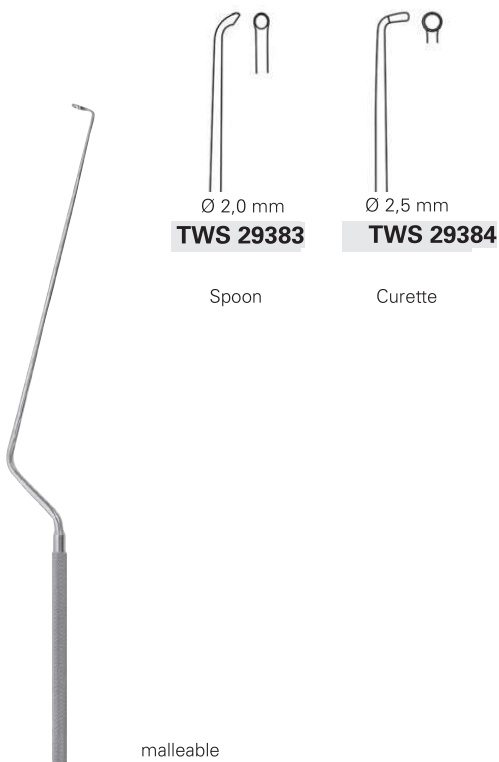

**TWS 29364 - TWS 29365** 26,0 cm, 10 1/4"

**HASOBUCCHI**

**TWS 29366** 26,0 cm, 10 1/4"

**LANDOLT**

**TWS 29372-TWS 29373 T** 26,0 cm, 10 1/4"

Ø 4,0 mm  
**TWS 29374**

Ø 6,0 mm  
**TWS 29375**

Curette

malleable

**HARDY**

**TWS 29378 - TWS 29379** 26,0 cm, 10 1/4"

Ø 4,0 mm  
**TWS 29376 T**

Ø 6,0 mm  
**TWS 29377 T**

Curette

**HARDY**

**TWS 29380-TWS 29382** 26,0 cm, 10 1/4"

Ø 2,0 mm  
**TWS 29383**

Ø 2,5 mm  
**TWS 29384**

Spoon

Curette

malleable

**FAHLBUSCH**

**TWS 29387 - TWS 29388** 26,0 cm, 10 1/4"

Ø 2,0 mm  
**TWS 29385 T**