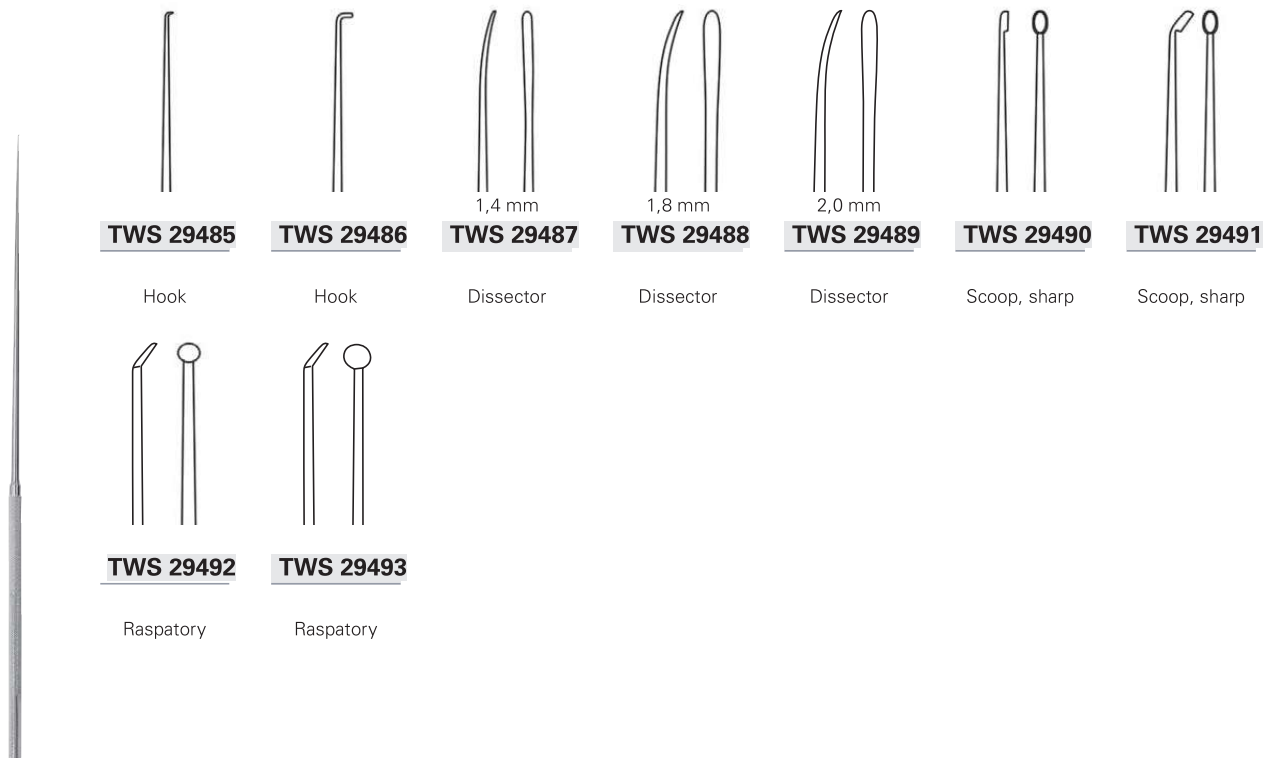

**KRAYENBUEHL**

**TWS 29463 T - TWS 29464 T** 18,5 cm, 7 ¼"

TITANIUM

**TWS 29468** 18,5 cm, 7 ¼ "

**TWS 29469** 18,5 cm, 7 ¼ "

**TWS 29470 T** 18,5 cm, 7 ¼ "

**TWS 29473** 18,5 cm, 7 ¼ "

**TWS 29474 T** 18,5 cm, 7 ¼ "

**TWS 29481 - TWS 29483** 23,0 cm, 9"

**TWS 29482 T - TWS 29484 T** 23,0 cm, 9"

**TWS 29494 - TWS 29495** 23,0 cm, 9"

**TWS 29506 T - TWS 29505 T** 23,0 cm, 9"

**CASPAR**

**TWS 29509** 23,0 cm, 9"

**CASPAR**

**TWS 29510 T** 23,0 cm, 9"

**CASPAR**

**TWS 29516-TWS 29517** 23,0 cm, 9

**CASPAR**

**TWS 29518-TWS 29519 T** 23,0 cm, 9

**CASPAR**

**TWS 29520** 20,0 cm, 8 "

**CASPAR**