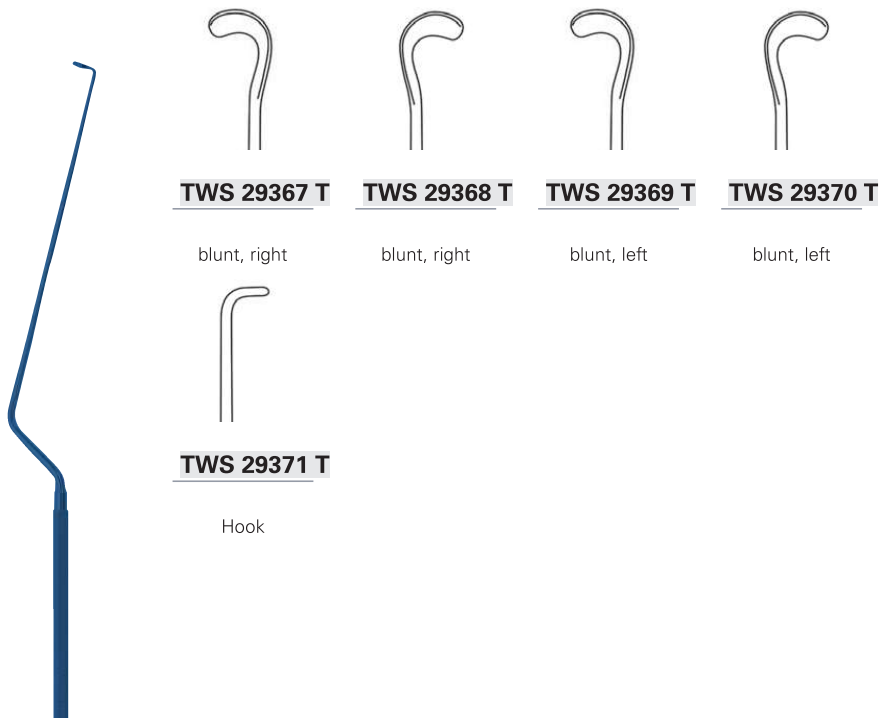

**TWS 29319** 18,0 cm, 7 "

**RAY**

**TWS 29320 T** 18,0 cm, 7 "

**NICOLA**

**TWS 29327 - TWS 29328** 26,0 cm, 10 ¼ "

**NICOLA**

**TWS 29329 - TWS 29330** 26,0 cm, 10 ¼ "

**NICOLA**

**TWS 29333** 21,5 cm, 8 ½ "

**NICOLA**

**TWS 29334T** 21,5 cm, 8 ½ "

**HARDY**

**TWS 29344-TWS 29345** 24,5 cm, 9 2/3

**HARDY**

**TWS 29355 T - TWS 29354 T** 24,5 cm, 9 2/3 "

**LANDOLT**

**TWS 29364 - TWS 29365** 26,0 cm, 10 1/4"

**HASOBUCCHI**

**TWS 29366** 26,0 cm, 10 1/4"

**LANDOLT**

**TWS 29372-TWS 29373 T** 26,0 cm, 10 1/4"

Ø 4,0 mm  
**TWS 29374**

Ø 6,0 mm  
**TWS 29375**

Curette

malleable

**HARDY**

**TWS 29378 - TWS 29379** 26,0 cm, 10 1/4"

Ø 4,0 mm  
**TWS 29376 T**

Ø 6,0 mm  
**TWS 29377 T**

Curette

**HARDY**

**TWS 29380-TWS 29382** 26,0 cm, 10 1/4"