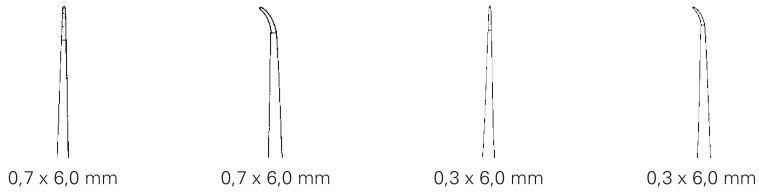

Micro forceps, round handle

TW Surgical

with guide pin and tying platform

MICRO Ø 8 mm

Total length	straight	curved	straight	curved
15,0 cm, 6 "	TWS 28591 DW	TWS 28594 DW	TWS 28597 DW	TWS 28600 DW
18,0 cm, 7 "	TWS 28592 DW	TWS 28595 DW	TWS 28598 DW	TWS 28601 DW
21,0 cm, 8 ¼ "	TWS 28593 DW	TWS 28596 DW	TWS 28599 DW	TWS 28602 DW

with guide pin