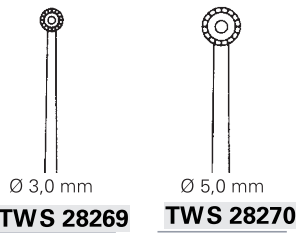

#### MILLES

**TWS 27960- TWS 27962** 16,0 cm, 6 1/4"

**TWS 27963- TWS 27964** 16,0 cm, 6 1/4"

Treasure Wright (U.K.) Ltd.

128-160 City Road, London, EC1V 2NX, United Kingdom  
info@twrightmedical.com

Micro Scissors, flat handle

**FIG. 5**

**TWS 28165** 10,5 cm, 4 <sup>1</sup>/<sub>2</sub>"

**FIG. 5**

**TWS 28166** 10,5 cm, 4 <sup>1</sup>/<sub>4</sub>"  
**TWS 28167** 11,0 cm, 4 <sup>3</sup>/<sub>8</sub>"

Jeweler forceps

**FIG. 7**

Tumor grasping forceps, jaws flat serrated

**YASARGIL**

**TWS 28264 - TWS 28268** 22,0 cm, 8 ¾"   
**TWS 28265 - TWS 282567** 4,0 cm, 9 ½"

Treasure Wright (U.K.) Ltd.

128-160 City Road, London, EC1V 2NX, United Kingdom  
 info@twrightmedical.com

Micro forceps, flat handle

Tumor grasping forceps,  
curette jaws, toothed

**HEIFETZ**

**TWS 28275 - TWS 28276** 22,0 cm, 8 3/4"

Tumor grasping forceps,  
curette jaws, toothed

**HEIFETZ**

**TWS 28277 - TWS 28279** 22,0 cm, 8 3/4"  
**TWS 28278 - TWS 28280** 24,0 cm, 9 1/2"