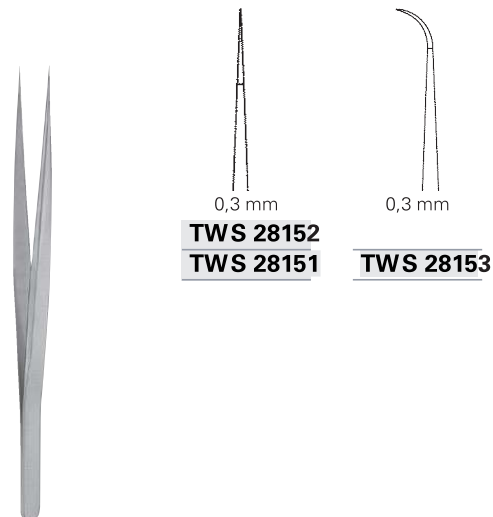

Micro forceps, flat handle

TW Surgical

1,5 mm  
TWS 28129  
TWS 28130

1,5 mm  
TWS 28131 T

4,0 mm  
TWS 28132

8,0 mm  
TWS 28133

ADSON-DE BAKEY

TWS 28134 12,0 cm, 4 3/4 "  
TWS 28135 15,0 cm, 6 "

ADSON-DE BAKEY

TWS 28136 T 15,0 cm, 6 "

GLASSMANN

TWS 28137 15,0 cm, 6 "  
TWS 28138 24,0 cm, 9 1/2 "

TWS 28139  
TWS 28140  
with tying platform

0,5 mm  
TWS 28142  
TWS 28141

0,8 mm  
TWS 28143

AUSTIN

TWS 28144 14,0 cm, 5 1/2 "  
TWS 28145 18,0 cm, 7 "

LAZAR

TWS 28146 - TWS 28147 15,0 cm, 6 "  
TWS 28148 18,0 cm, 7 "

Treasure Wright (U.K.) Ltd.

128-160 City Road, London, EC1V 2NX, United Kingdom  
info@twrightmedical.com

**TWS 28154 - TWS 28155** 11,0 cm, 4 3/8 "

**WISE**

**TWS 28156** 12,0 cm, 4 3/4 "  
**TWS 28157 - TWS 28158** 13,0 cm, 5 1/8 "

Jeweler forceps

**FIG. 1**  
**TWS 28159** 12,0 cm, 4 3/4 "

**FIG. 2**  
**TWS 28160** 12,0 cm, 4 3/4 "