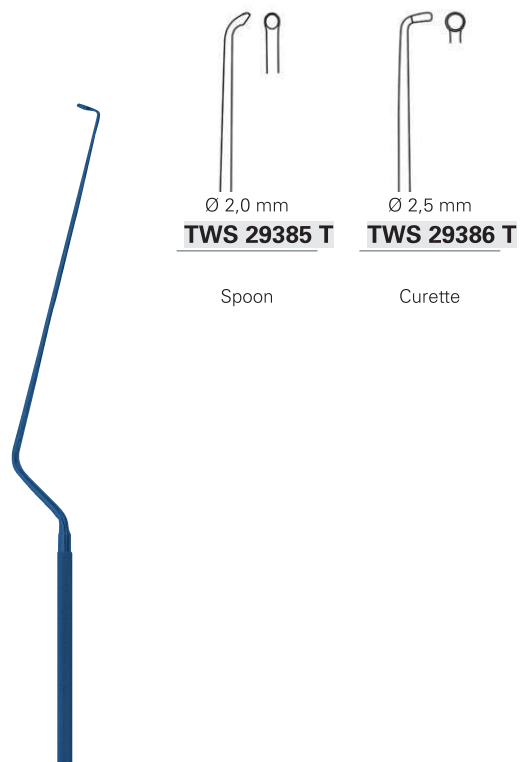

malleable

**HARDY**

**TWS 29378 - TWS 29379** 26,0 cm, 10 1/4"

Ø 4,0 mm  
**TWS 29376 T**

Ø 6,0 mm  
**TWS 29377 T**

Curette

**HARDY**

**TWS 29380-TWS 29382** 26,0 cm, 10 1/4"

Ø 2,0 mm  
**TWS 29383**

Ø 2,5 mm  
**TWS 29384**

Spoon

Curette

malleable

**FAHLBUSCH**

**TWS 29387 - TWS 29388** 26,0 cm, 10 1/4"

Ø 2,0 mm  
**TWS 29385 T**