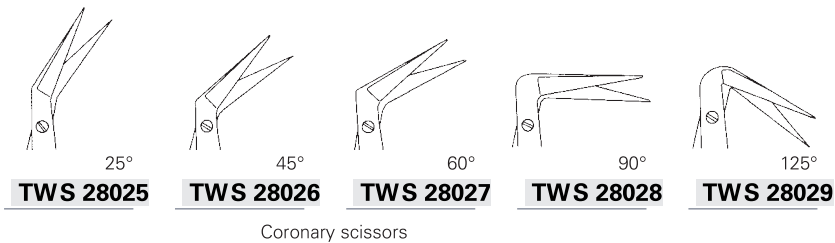

**MICRO Ø 8 mm**

| Total length   | Blades | straight           | curved             |
|----------------|--------|--------------------|--------------------|
| 15,0 cm, 6 "   | 9 mm   | <b>TWS 28005 T</b> | <b>TWS 28010 T</b> |
| 18,0 cm, 7 "   | 9 mm   | <b>TWS 28006 T</b> | <b>TWS 28008 T</b> |
| 21,0 cm, 8 ¼ " | 9 mm   | <b>TWS 28007 T</b> | <b>TWS 28009 T</b> |

**MICRO Ø 8 mm**

| Total length   | Blades | straight           | curved             |
|----------------|--------|--------------------|--------------------|
| 15,0 cm, 6 "   | 10 mm  | <b>TWS 28011 S</b> | <b>TWS 28015 S</b> |
| 18,0 cm, 7 "   | 10 mm  | <b>TWS 28012 S</b> | <b>TWS 28016 S</b> |
| 21,0 cm, 8 ¼ " | 10 mm  | <b>TWS 28013S</b>  | <b>TWS 28017 S</b> |
| 23,0 cm, 9 "   | 10 mm  | <b>TWS 28014 S</b> | <b>TWS 28018 S</b> |

## MICRO Ø 8 mm

| Total length   | Blades | straight            | curved              |
|----------------|--------|---------------------|---------------------|
| 15,0 cm, 6 "   | 10 mm  | <b>TWS 28019 ST</b> | <b>TWS 28022 ST</b> |
| 18,0 cm, 7 "   | 10 mm  | <b>TWS 28020 ST</b> | <b>TWS 28023 ST</b> |
| 21,0 cm, 8 ¼ " | 10 mm  | <b>TWS 28021 ST</b> | <b>TWS 28024 ST</b> |