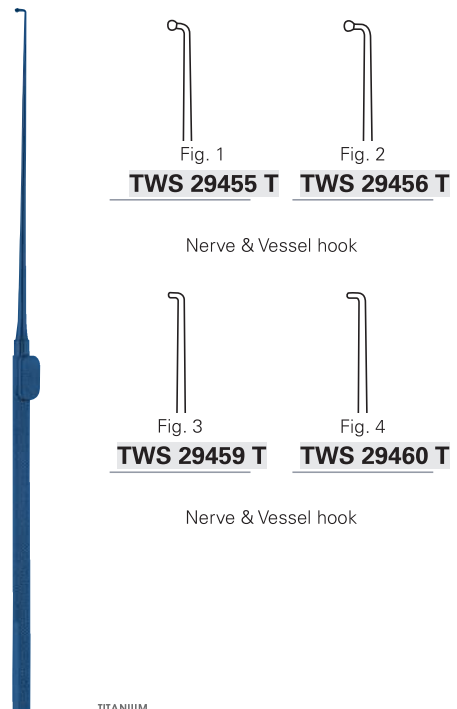

KRAYENBUEHL

TWS 29463 T - TWS 29464 T 18,5 cm, 7 ¼"

TITANIUM