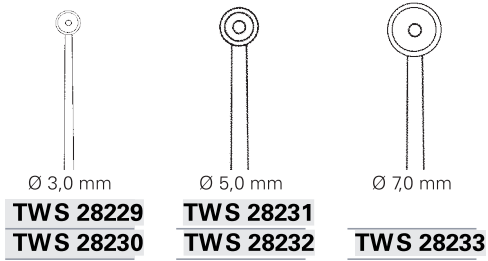

#### MILLES

**TWS 27960- TWS 27962** 16,0 cm, 6 1/4"

**TWS 27963- TWS 27964** 16,0 cm, 6 1/4"

Treasure Wright (U.K.) Ltd.

128-160 City Road, London, EC1V 2NX, United Kingdom  
info@twrightmedical.com

Micro Scissors, flat handle

### YASARGIL

**TWS 28208 - TWS 28209** 16,0 cm, 6 ¼ "

**TWS 28210 - TWS 28215** 18,0 cm, 7 "

**TWS 28212 - TWS 28216** 20,0 cm, 8 "

**TWS 28213 - TWS 28217** 22,0 cm, 8 ¾ "

**TWS 28214 - TWS 28218** 24,0 cm, 9 ½ "

### YASARGIL

**TWS 28219 T - TWS 28224 T** 16,0 cm, 6 ¼ "

**TWS 28220 T - TWS 28225 T** 18,0 cm, 7 "

**TWS 28221 T - TWS 28226 T** 20,0 cm, 8 "

**TWS 28222 T - TWS 28227 T** 22,0 cm, 8 ¾ "

**TWS 28223 T - TWS 28228 T** 24,0 cm, 9 ½ "

Treasure Wright (U.K.) Ltd.

128-160 City Road, London, EC1V 2NX, United Kingdom  
info@twrightmedical.com

Micro forceps, flat handle

TW Surgical

Tumor grasping forceps, jaws spoon-shaped

**YASARGIL**

**TWS 28239 - TWS 28240** 22,0 cm, 8 ¾"   
**TWS 28231 - TWS 28242** 24,0 cm, 9 ½"