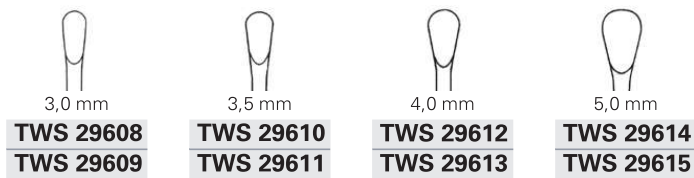

Tumor knife, oval

SAMII

TWS 29616-TWS 29617 T 20,0 cm, 8 "

TWS 29618-TWS 29619T 23,0 cm, 9 "