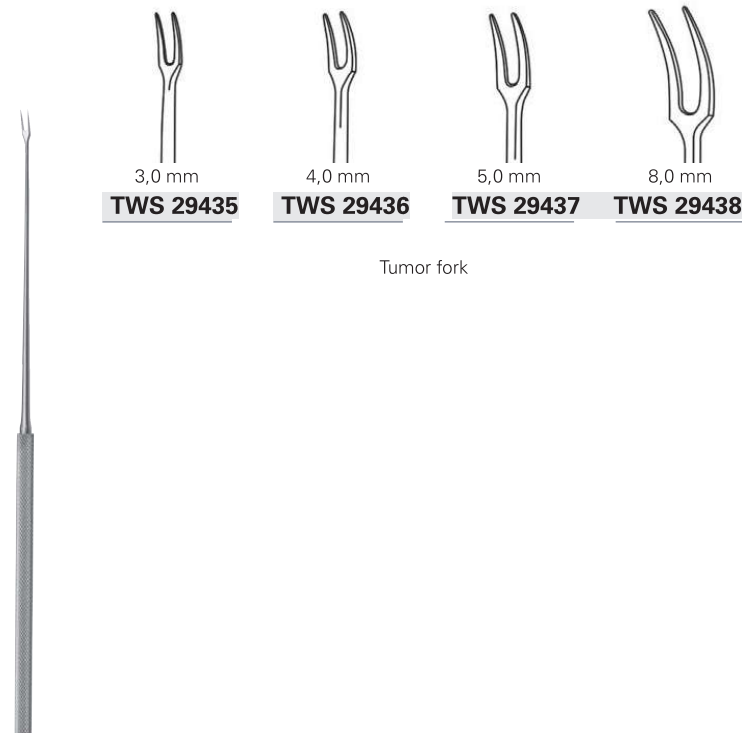

Ligature pusher

**TWS 29416 - TWS 29415** 12,5 cm, 5"

**JACOBSON**

**TWS 29417-TWS 29418** 18,5 cm, 7 1/4"

**JACOBSON**

**TWS 29432 T - TWS 29433 T** 18,5 cm, 7 ¼ "

**CASPAR**

**TWS 29434** 23,0 cm, 9 "