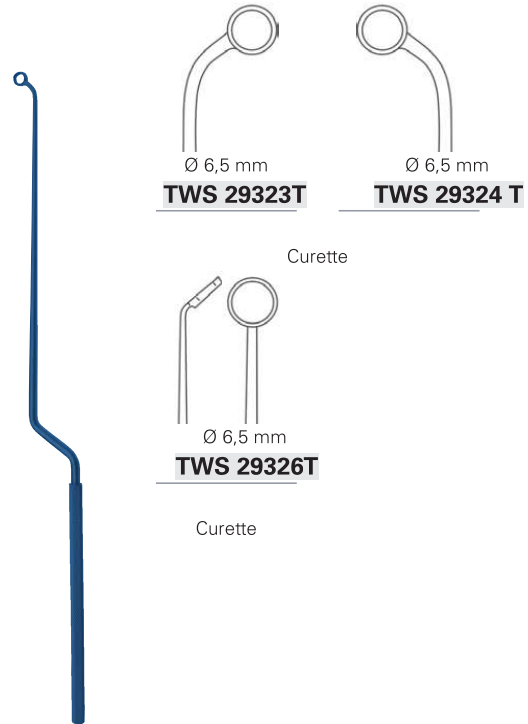

**TWS 29298** 16,0 cm, 6 3/4 "

12,0 mm  
**TWS 29295**

14,0 mm  
**TWS 29296**

16,0 mm  
**TWS 29297**

Saddle hooklet

**VICKERS**

**TWS 29299- TWS 29300** 14,0 cm, 5 1/2 "

**TWS 29301**

**TWS 29319** 18,0 cm, 7 "

**RAY**

**TWS 29320 T** 18,0 cm, 7 "

**NICOLA**

**TWS 29327 - TWS 29328** 26,0 cm, 10 ¼ "

**NICOLA**

**TWS 29329 - TWS 29330** 26,0 cm, 10 ¼ "

**NICOLA**

**TWS 29333** 21,5 cm, 8 ½ "

**NICOLA**

**TWS 29334T** 21,5 cm, 8 ½ "

**HARDY**

**TWS 29344-TWS 29345** 24,5 cm, 9 2/3

**HARDY**

**TWS 29355 T - TWS 29354 T** 24,5 cm, 9 2/3 "

**LANDOLT**