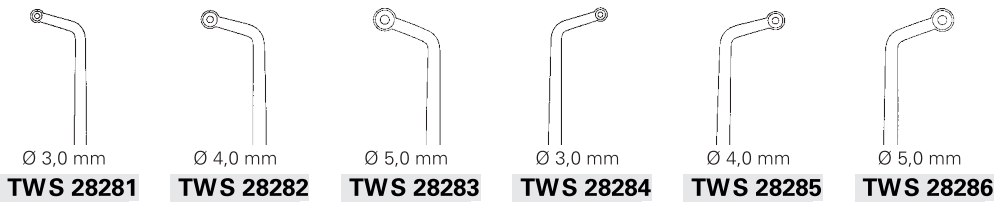

Tumor grasping forceps, jaws flat serrated

**YASARGIL**

**TWS 28264 - TWS 28268** 22,0 cm, 8 ¾"   
**TWS 28265 - TWS 282567** 4,0 cm, 9 ½"

Treasure Wright (U.K.) Ltd.

128-160 City Road, London, EC1V 2NX, United Kingdom  
 info@twrightmedical.com

Micro forceps, flat handle

Tumor grasping forceps,  
curette jaws, toothed

**HEIFETZ**

**TWS 28275 - TWS 28276** 22,0 cm, 8 3/4"

Tumor grasping forceps,  
curette jaws, toothed

**HEIFETZ**

**TWS 28277 - TWS 28279** 22,0 cm, 8 3/4"  
**TWS 28278 - TWS 28280** 24,0 cm, 9 1/2"

Tumor grasping forceps, jaws spoon-shaped, curved up

Tumor grasping forceps, jaws spoon-shaped, curved down

**SAMII**

**TWS 28287 - TWS 28288** 23,0 cm, 9"

Micro forceps, flat handle

**SAMII**

**TWS 28295 T - TWS 2829 T** 23,0 cm, 9"