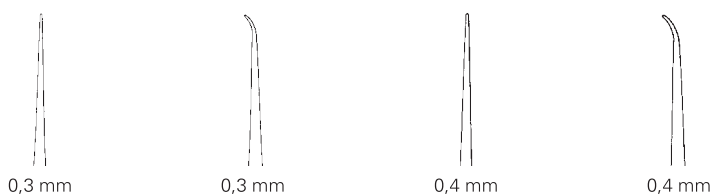

Micro forceps, round handle

TW Surgical

with guide pin