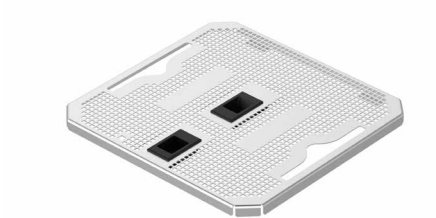

Lid for stainless steel wire basket, with lock

Height

Dimensions

	256 x 247 mm
4 mm	TWS 31831