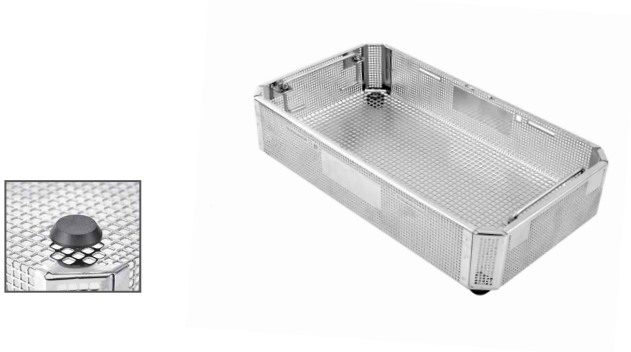

Stainless steel wire basket, with feet

Height

45 mm
105 mm

Dimensions

275 x 175 mm

TWS 32001

TWS 32002