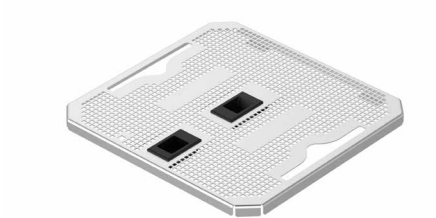

5 mm

**TWS 31538**

Stainless steel wire basket, with feet

Height	Dimensions
	<b>253 x 244 mm</b>
40 mm	<b>TWS 31539</b>
60 mm	<b>TWS 31540</b>
80 mm	<b>TWS 31541</b>
110 mm	<b>TWS 31542</b>

Lid for stainless steel wire basket, with lock