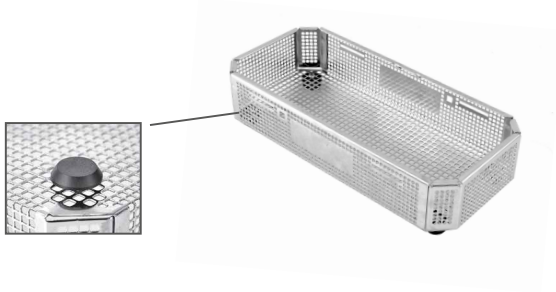

Wire basket

Height	Dimensions
	<b>268 x 117 mm</b>
43 mm	<b>TWS 31932</b>

Wire basket with Lid

Height	Dimensions
	<b>268 x 127 mm</b>
47 mm	<b>TWS 31933</b>

Stainless steel wire basket, with feet

Height

55 mm