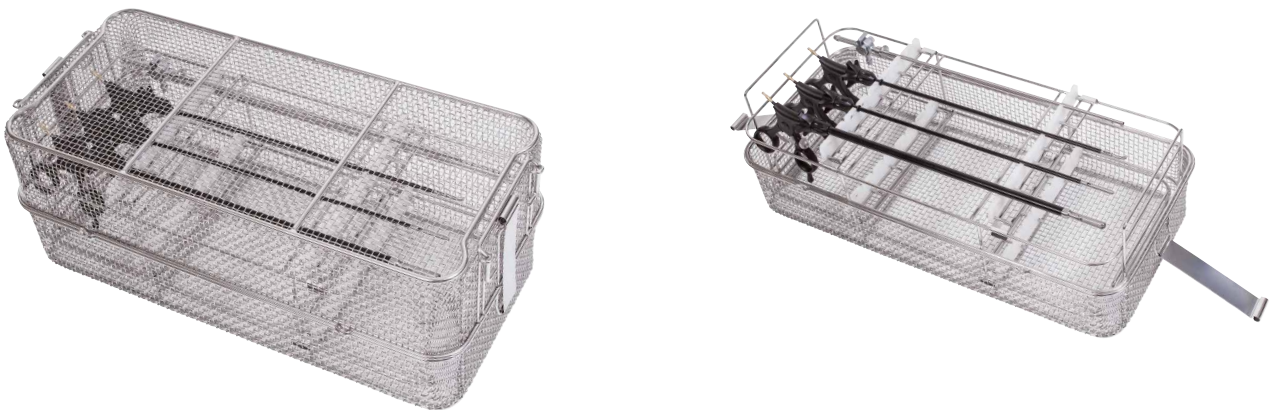

Dimensions

485 x 235 mm

TWS 32030

Endoscopy wire basket, complete with 2 racks and lid