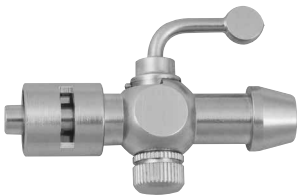

Luer-Lock male with hose coupling Ø 9 mm

Luer-Lock cap, small

Luer-Lock male with hose coupling Ø 6 mm

Luer-Lock female with hose coupling Ø 6 mm

TWS 32152

Luer-Lock male with stopcock and hose coupling Ø 9 mm