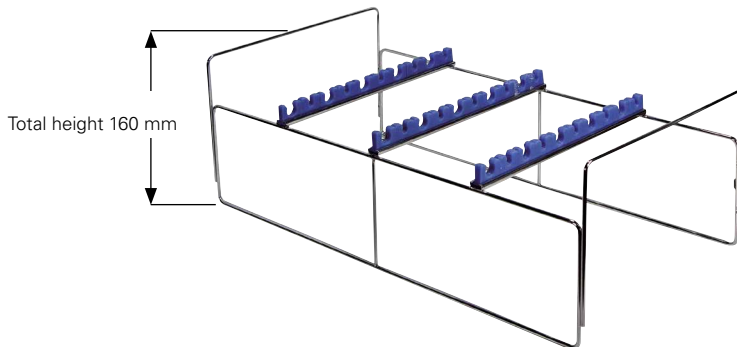

**TWS 32028**

for Resectoscopy/Cystoscopy Set

Dimensions

**540 x 243 x 66 mm**

**TWS 32029**

for Hysteroscopy Set

Endoscopy rack with silicone holders for 10 instruments Ø 5.0 | 10.0 mm

Dimensions