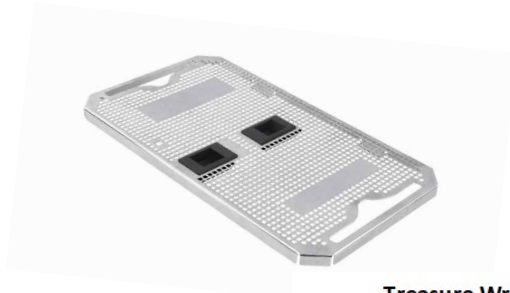

**275 x 175 mm**

**TWS 32001**

**TWS 32002**

Lid for stainless steel wire basket, with lock

Height

4 mm
------

Dimensions

**277 x 178 mm**