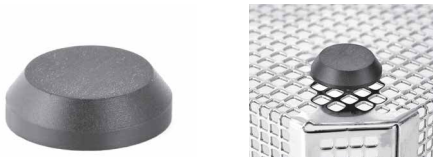

Foot for Mini and Special stainless steel trays, height 5 mm

Item number

TWS 31935