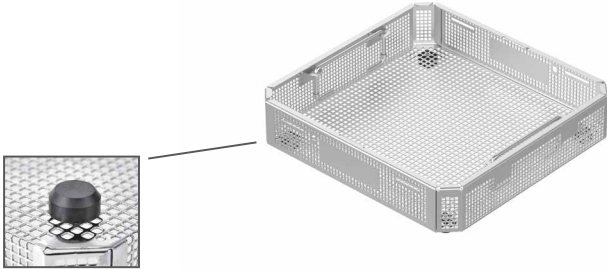

70 mm

**TWS 31536**

100 mm

**TWS 31537**

Lid for wire basket

Height

Dimensions

**246 x 246 mm**

5 mm

**TWS 31538**

Stainless steel wire basket, with feet

Height	Dimensions
	<b>253 x 244 mm</b>
40 mm	<b>TWS 31539</b>
60 mm	<b>TWS 31540</b>
80 mm	<b>TWS 31541</b>
110 mm	<b>TWS 31542</b>

Lid for stainless steel wire basket, with lock