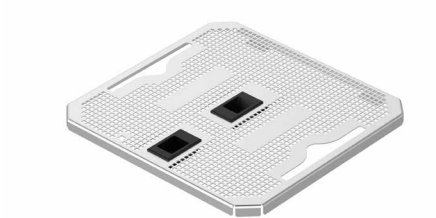

Lid for stainless steel wire basket, with lock

Height

Dimensions

4 mm

256 x 247 mm

TWS 31880