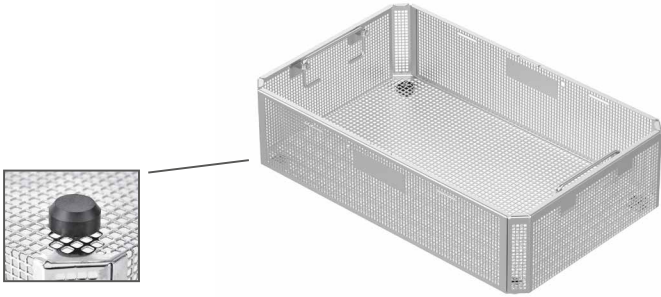

Stainless steel wire basket, with feet

Height	Dimensions
	405 x 253 mm
40 mm	TWS 31732
60 mm	TWS 31733
80 mm	TWS 31734
110 mm	TWS 31735