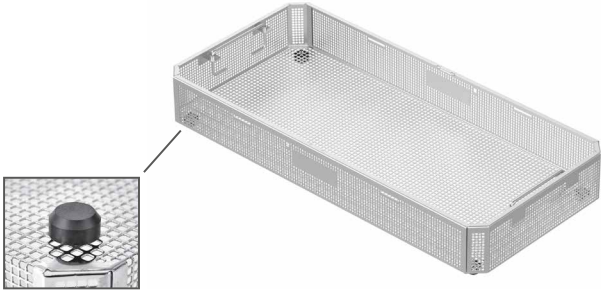

Stainless steel wire basket, with feet

Height

Dimensions

Dimensions

40 mm

485 x 253 mm

540 x 253 mm

60 mm

TWS 31639

TWS 31643

80 mm

TWS 31640

TWS 31645

110 mm

TWS 31641

TWS 31647

TWS 31642

TWS 31648