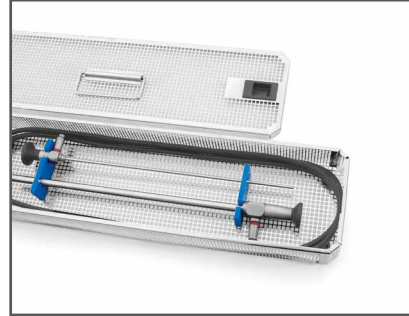

**TWS 32020**

**Treasure Wright (U.K.) Ltd.**

Sterilization basket for 2 endoscopes and light cable

Dimensions

**492 x 134 x 65 mm**

**TWS 32021**

! Delivery without endoscope and light cable

Sterilizing container Endo, complete