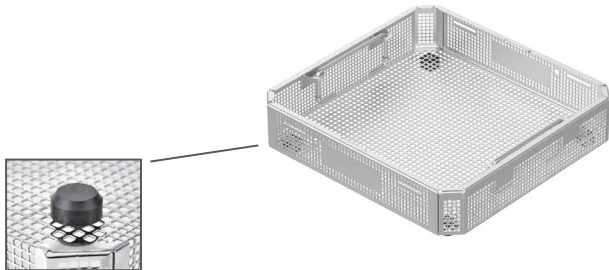

Stainless steel wire basket, with feet

Height

Dimensions

40 mm

253 x 244 mm

60 mm

TWS 31878

TWS 31879