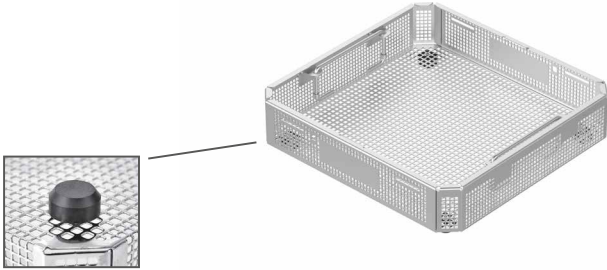

Stainless steel wire basket, with feet

Height

Dimensions

	253 x 244 mm
40 mm	TWS 31829
60 mm	TWS 31830
80 mm	TWS 31827
110 mm	TWS 31828