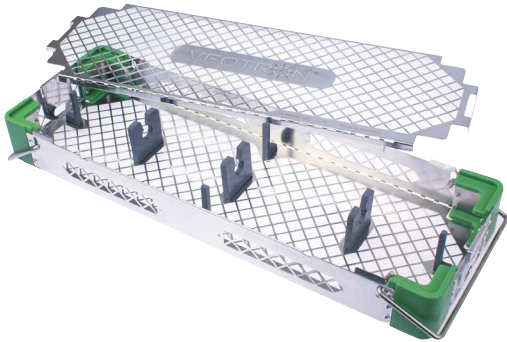

Endoscopy Baskets, Scope Containers

laparoscope and light cable, complete with racks and lid