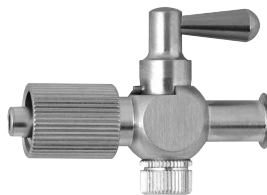

Luer-Lock male with hose coupling Ø 6 mm

**TWS 32151**

Luer-Lock female with hose coupling Ø 6 mm

**TWS 32152**

Luer-Lock male with stopcock and hose coupling Ø 9 mm

**TWS 32153**

Luer-Lock male, rotating, with stopcock and Luer-Lock female