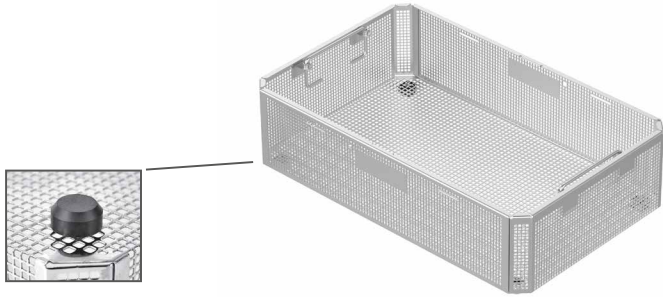

Lid for wire basket

Height

Dimensions

	<b>405 x 245 mm</b>
5 mm	<b>TWS 31484</b>

## Accessories for TAENIA Container Size 3/4

Stainless steel wire basket, with feet

Height	Dimensions
	<b>405 x 253 mm</b>
40 mm	<b>TWS 31485</b>
60 mm	<b>TWS 31486</b>
80 mm	<b>TWS 31487</b>
110 mm	<b>TWS 31488</b>