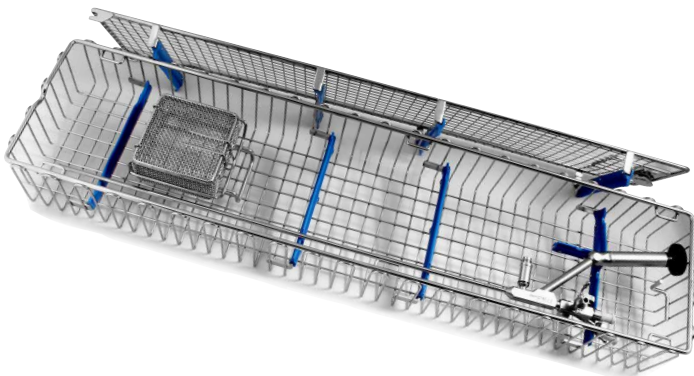

Dimensions	
290 x 160 x 52 mm	TWS 32011
310 x 150 x 77 mm	TWS 32012
460 x 160 x 52 mm	TWS 32013
460 x 225 x 52 mm	TWS 32014

Sterilization baskets for a variable numbers of endoscopes / URS with adjustable holding device