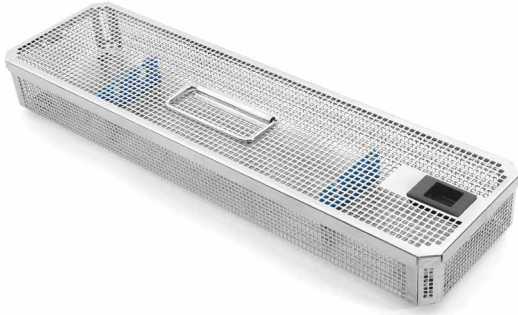

Sterilization basket for 2 endoscopes and light cable

Dimensions