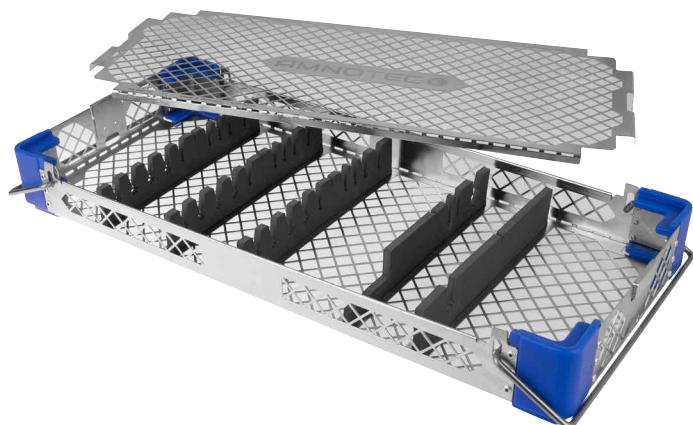

**TWS 32026**

Baskets for Laparoscopy Basic Set, complete with racks and lid (consisting of Tray 01 + 02)

Dimensions

**540 x 243 x 116 mm**

**TWS 32027**

Basket, complete with racks and lid

Dimensions

**540 x 243 x 66 mm**