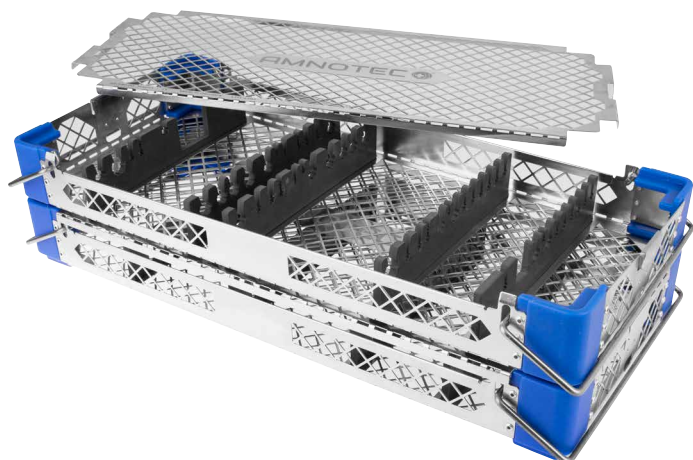

Baskets for Laparoscopy Basic Set, complete with racks and lid (consisting of Tray 01 + 02)