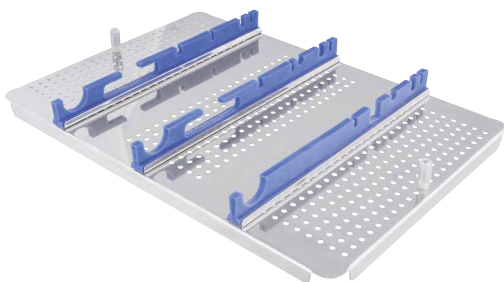

**485 x 235 mm**

**TWS 32030**

Endoscopy wire basket, complete with 2 racks and lid

! Delivery without instruments

Dimensions

**530 x 250 x 200 mm**

**TWS 32031**

Insert for Resectoscopy Set