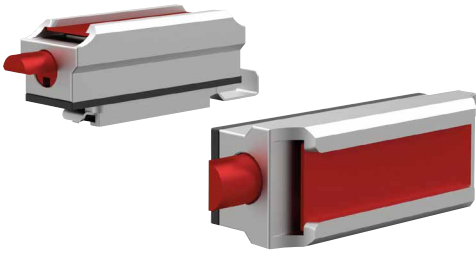

Item number

**TWS 32052**

Indicator label for container Mini, Special and Flat, for plasma sterilization

Item number

**TWS 32053**

Auto lock mechanism for container size 1/1, 3/4 and 1/2

Item number

**TWS 32054**